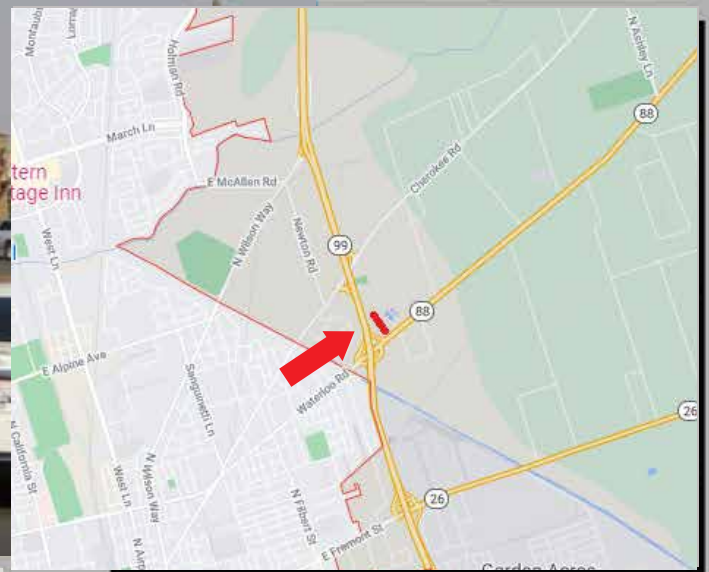

LATITUDE, LONGITUDE
(37.986189, -121.248019)

HWY 88 FROM STOCKTON TO JACKSON, TAHOE,
IONE AND LOCKEFORD

LOCATION:

N/Line Hwy 88 (Waterloo Rd.)
east of Hwy 99
City of Stockton
San Joaquin County
SJ0017W

Market:

Stockton

AD SPACE

FACTS:

Traffic Count/DEC: 24,100

14' x 48'

West Face

Illumination: Yes

CONTACT: