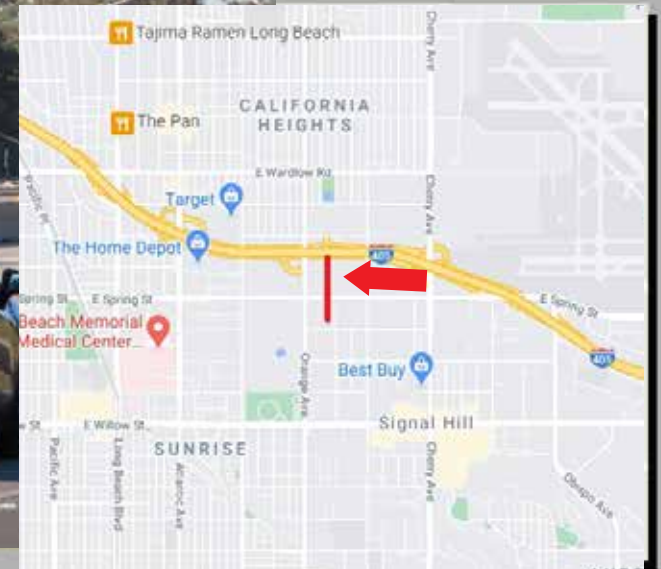

**LATITUDE, LONGITUDE
(33.813857, -118.174102)**

LOS ANGELES DMA – 405 FREEWAY IN LONG BEACH

LOCATION:

405 San Diego Freeway
N/O Cherry Ave.
South Face/West Line
LA0405S

Market:

Los Angeles/Long Beach

FACTS:

Traffic Count/DEC: 299,000 | 22' x 22' | South Face | Illumination: Yes

5199 E. Pacific Coast Highway #305
Long Beach, CA 90804

Mike Ondeck
Email: m.ondeck@wallscapes.com

Office: 562.597.0001
Cell: 562.900.7311