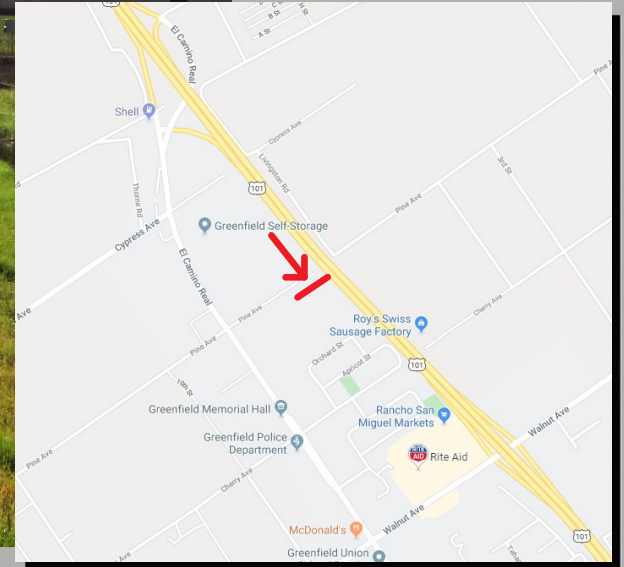

**LATITUDE, LONGITUDE**  
(36.334271,-121.250283)

**HIGHWAY 101, MONTEREY COUNTY-GREENFIELD, CA**

**LOCATION:**

Highway 101 N/O Walnut Ave. Exit  
North Face/West Line  
MO0009N

**Market:**

Monterey County,  
Highway 101 travelers

**FACTS:**

Traffic Count/DEC: 51,000

14' x 36' North Face Illumination: Yes

5199 E. Pacific Coast Highway #305  
Long Beach, CA 90804

Mike Ondeck  
Email: [m.ondeck@wallscapes.com](mailto:m.ondeck@wallscapes.com)