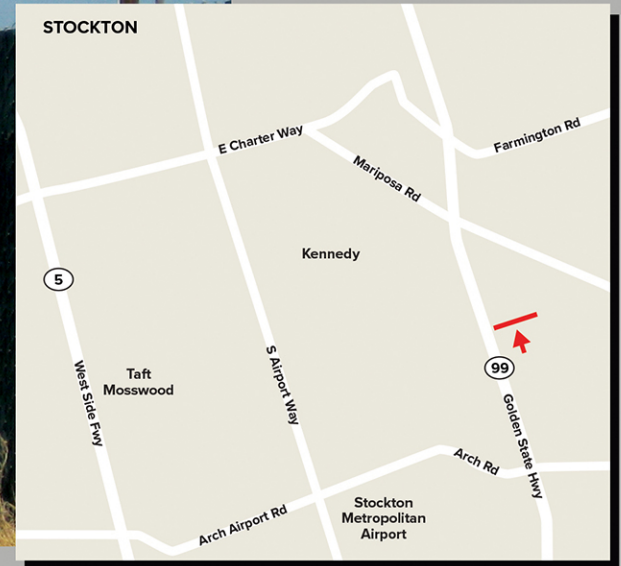

LATITUDE, LONGITUDE
(37.920939, -121.228833)

DIGITAL BILLBOARD
8 Second Flip/7 Flips Per Minute

LOCATION:

Highway 99 North of
Arch Rd., South Face/
East Line. SJ0016S

Market:

Sacramento, Stockton
Modesto
City: Stockton
County: San Joaquin

AD SPACE

FACTS:

DEC: 94,000

14'x 48' South Face

5199 E. Pacific Coast Highway #305
Long Beach, CA 90804

Mike Ondeck
Email: m.ondeck@wallscapes.com

Office: 562.597.0001
Cell: 562.900.7311

CONTACT: