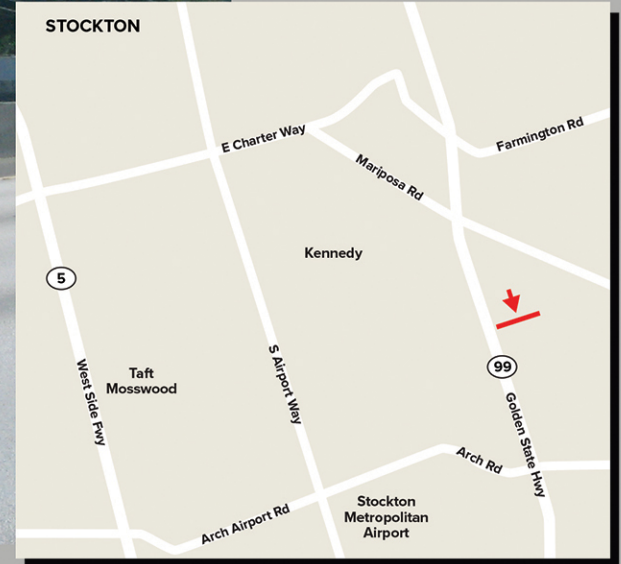

LATITUDE, LONGITUDE
(37.920939, -121.228833)

DIGITAL BILLBOARD
8 Second Flip/7 Flips Per Minute

LOCATION:

Highway 99 North of
Arch Rd., North Face/
East Line. SJ0016N

Market:

Sacramento, Stockton
Modesto
City: Stockton
County: San Joaquin

AD SPACE

MARINE ENGINE SALVAGE
Cash for Boats / Motors
Parts - Repair - Sales - Service
(209) 466-9233

FACTS:

DEC: 94,000

14'x 48' North Face

5199 E. Pacific Coast Highway #305
Long Beach, CA 90804

Mike Ondeck
Email: m.ondeck@wallscapes.com

Office: 562.597.0001
Cell: 562.900.7311

CONTACT: