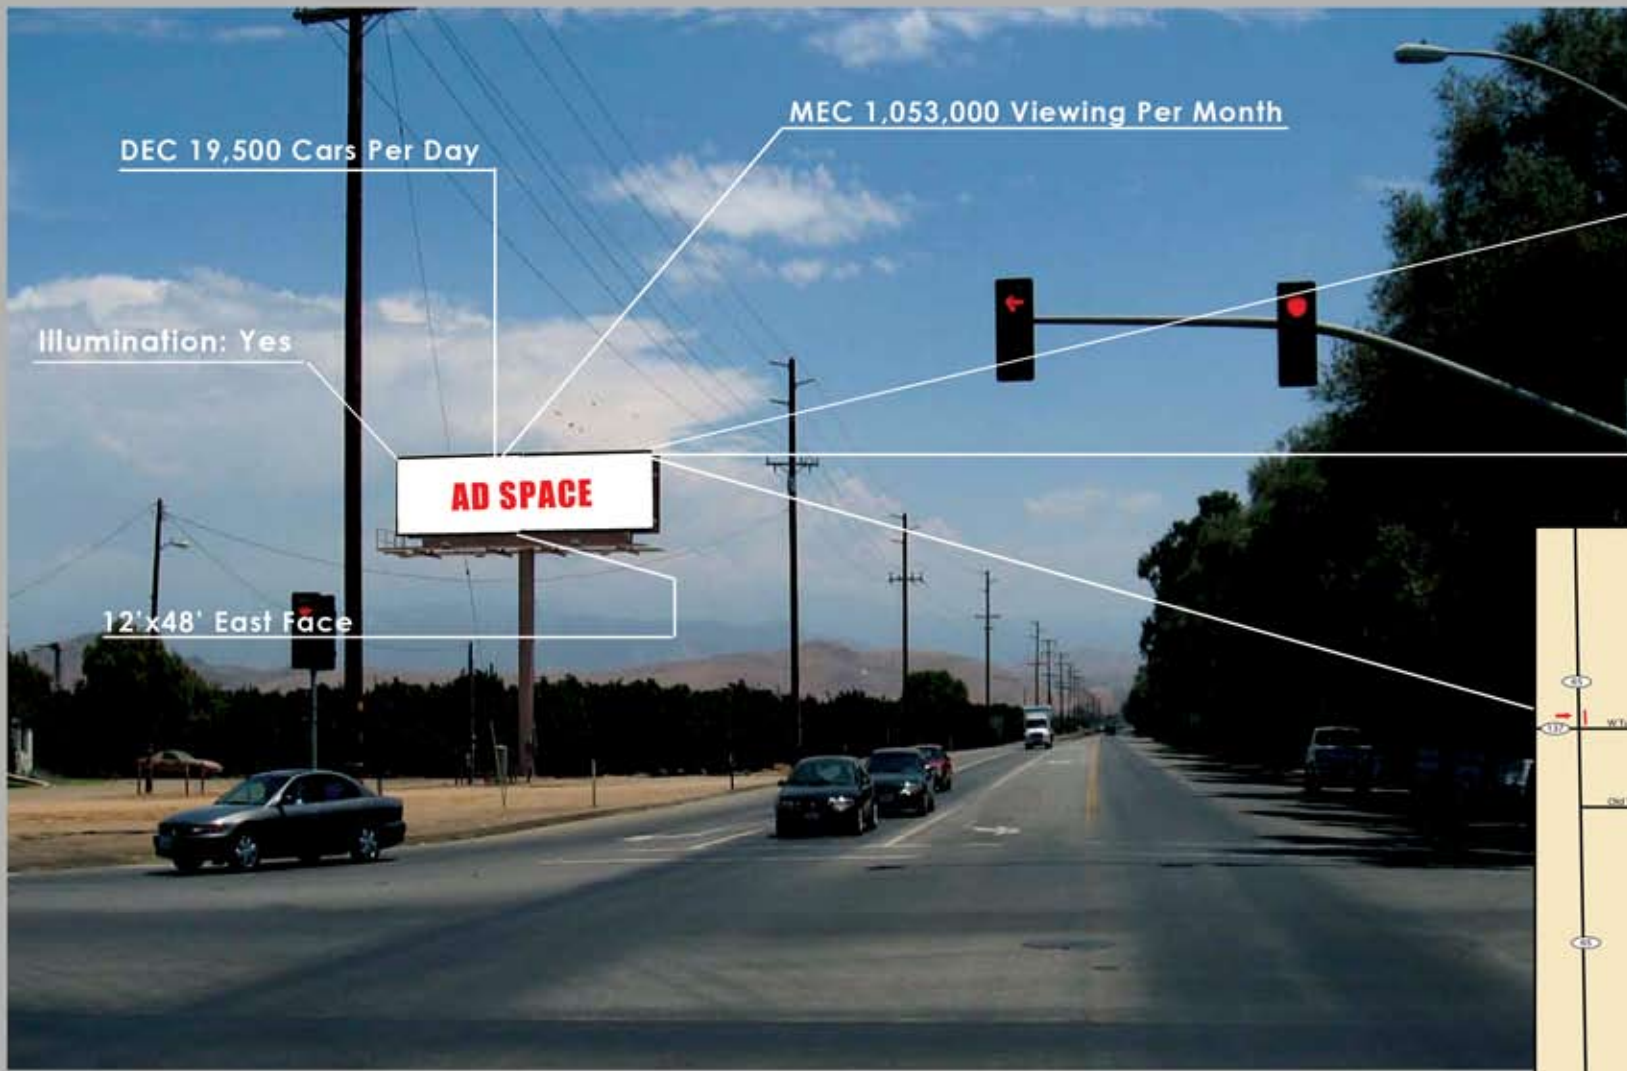

LATITUDE / LONGITUDE
(36.210995, -119.135229)

HWY 65 At HWY 137 Tulare County, CA

LOCATION:
N/line HWY 65, E/of HWY 137
TU0001W

Market:
Porterville, Tulare, Visalia,
Lindsay, Exeter & Southern
Tulare County- Auto Dealers,
Restaurants, Shopping &
New Housing

HWY 65 At HWY 137 Tulare County, CA

DEC 19,500 Cars Per Day

MEC 1,053,000 Viewing Per Month

Illumination: Yes

14'x48' East Face

LOCATION:
N/line HWY 65, E/of HWY 137
TU0001W

Market:
Porterville, Tulare, Visalia,
Lindsay, Exeter & Southern
Tulare County- Auto Dealers,
Restaurants, Shopping &
New Housing