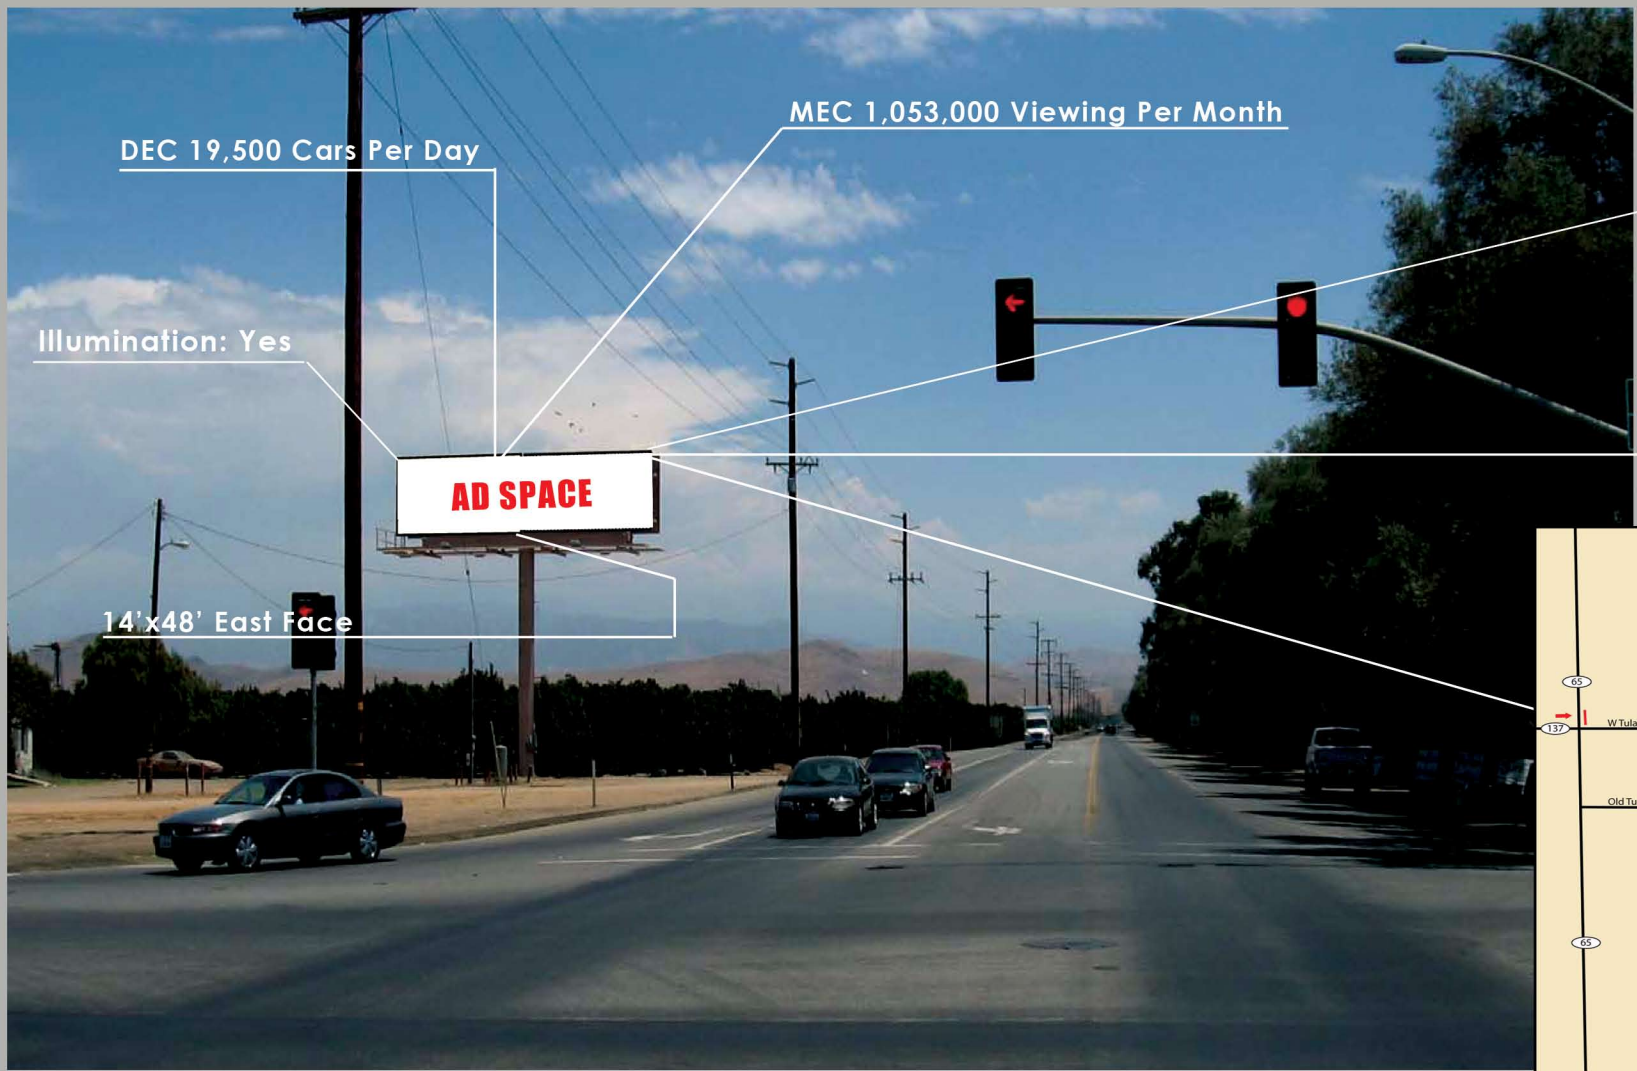

LATITUDE / LONGITUDE
(36.210995, -119.135229)

HWY 65 At HWY 137 Tulare County, CA

LOCATION:
N/line HWY 65, E/of HWY 137
TU0001W

Market:
Porterville, Tulare, Visalia,
Lindsay, Exeter & Southern
Tulare County- Auto Dealers,
Restaurants, Shopping &
New Housing

HWY 65 At HWY 137 Tulare County, CA

DEC 19,500 Cars Per Day

MEC 1,053,000 Viewing Per Month

Illumination: Yes

14'x48' East Face

LOCATION:
N/line HWY 65, E/of HWY 137
TU0001W

Market:
Porterville, Tulare, Visalia,
Lindsay, Exeter & Southern
Tulare County- Auto Dealers,
Restaurants, Shopping &
New Housing