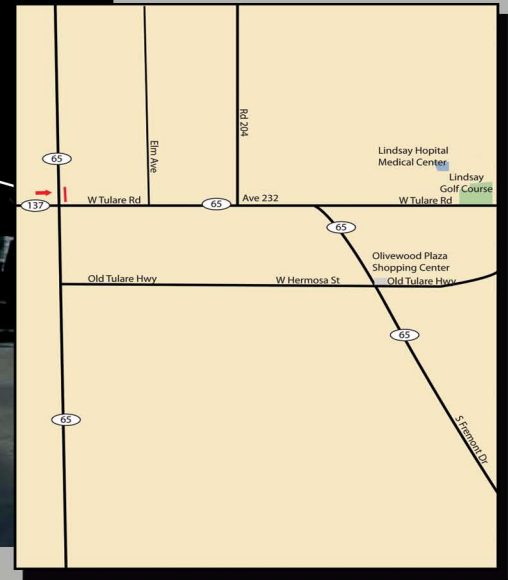

LATITUDE / LONGITUDE
(36.210995, -119.135229)

HWY 65 At HWY 137 Tulare County, CA

LOCATION:
N/line HWY 65, E/of HWY 137
TU0001W

Market:
Porterville, Tulare, Visalia,
Lindsay, Exeter & Southern
Tulare County- Auto Dealers,
Restaurants, Shopping &
New Housing

HWY 65 At HWY 137 Tulare County, CA

DEC 19,500 Cars Per Day

MEC 1,053,000 Viewing Per Month

Illumination: Yes

14'x48' East Face

LOCATION:
N/line HWY 65, E/of HWY 137
TU0001W

Market:
Porterville, Tulare, Visalia,
Lindsay, Exeter & Southern
Tulare County- Auto Dealers,
Restaurants, Shopping &
New Housing