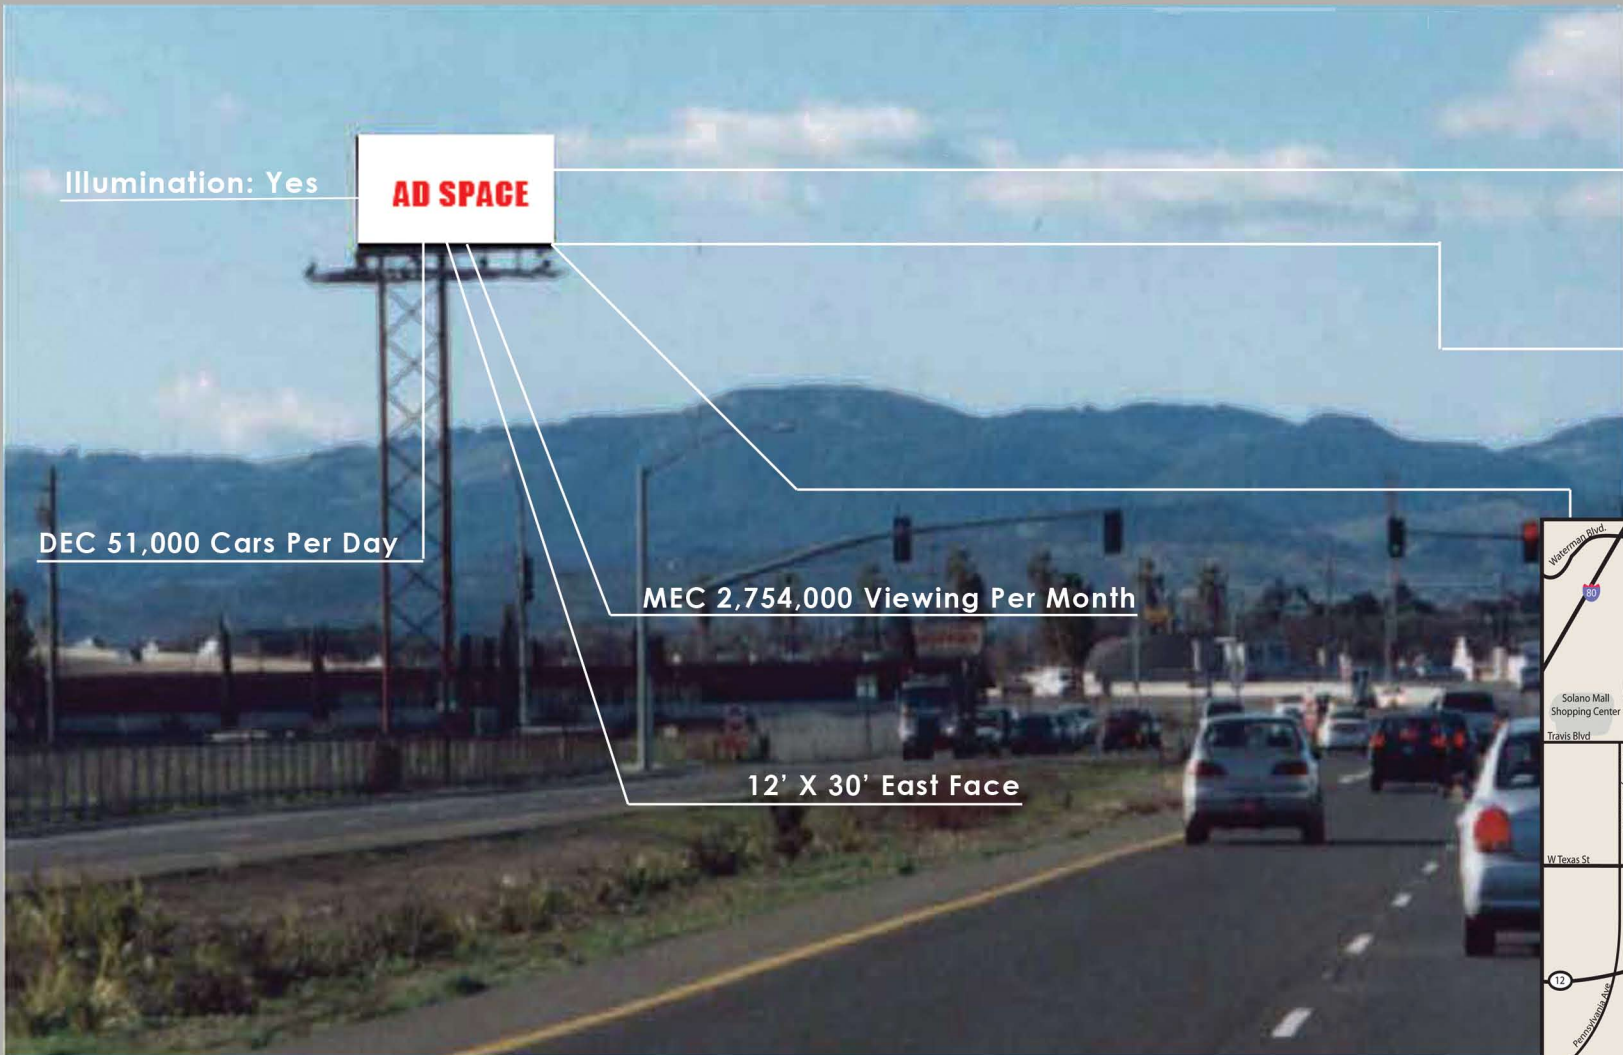

LATITUDE / LONGITUDE  
( 38.244368 , -122.031699 )

HWY 12, Suisun / Suisun City, Solano County, CA

Illumination: Yes

**AD SPACE**

DEC 51,000 Cars Per Day

MEC 2,754,000 Viewing Per Month

12' X 30' East Face

**LOCATION:**

S/line HWY 12, W/of  
Marina Blvd.  
Suisun City, Solano County  
SO-0001E

**Market:**

Suisun, Rio Vista and  
Stockton. Heavily  
traveled link between  
Fairfield and Central  
Valley

\*see next page for larger map.