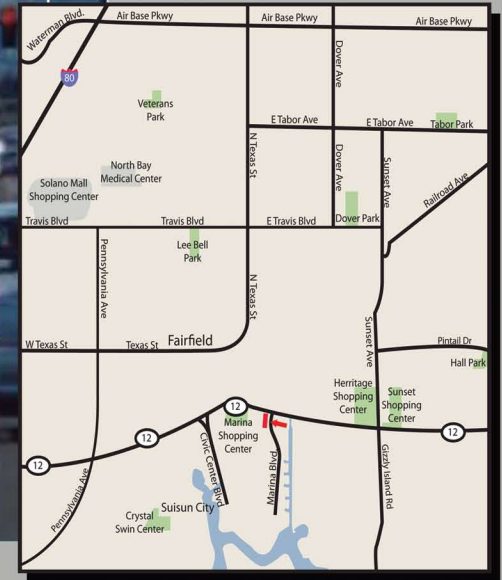

LATITUDE / LONGITUDE  
( 38.244368 , -122.031699 )

HWY 12, Suisun / Suisun City, Solano County, CA

Illumination: Yes

**AD SPACE**

DEC 51,000 Cars Per Day

MEC 2,754,000 Viewing Per Month

12' X 30' East Face

**LOCATION:**

S/line HWY 12, W/of  
Marina Blvd.  
Suisun City, Solano County  
SO-0001E

**Market:**

Suisun, Rio Vista and  
Stockton. Heavily  
traveled link between  
Fairfield and Central  
Valley

\*see next page for larger map.