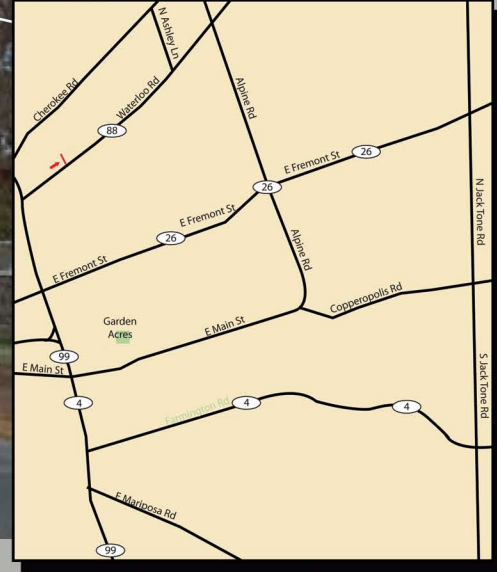

LATITUDE / LONGITUDE
(37.991239, -121.240141)

HWY 88, Stockton HWY From Stockton To Jackon & Tahoe, CA

DEC 21,000 Cars Per Day

MEC 1,134,000 Viewing Per Month

AD SPACE

12'x 30' West Face

Illumination: Yes

LOCATION:
N/line HWY 88 (Waterloo Rd)
E/of Hwy 99 1/2 Mile
City of Stockton, San Joaquin
County
SJ0014W

Market:
Stockton, Lodi, Lockeford,
Clements, Ione, Jackson

*see next page for larger map.

CONTACT:

5199 E. Pacific Coast Highway #305
Long Beach, CA 90804

Mike Ondeck
Email: m.ondeck@verizon.net

Office: 562.597.0001
Cell: 562.900.7311