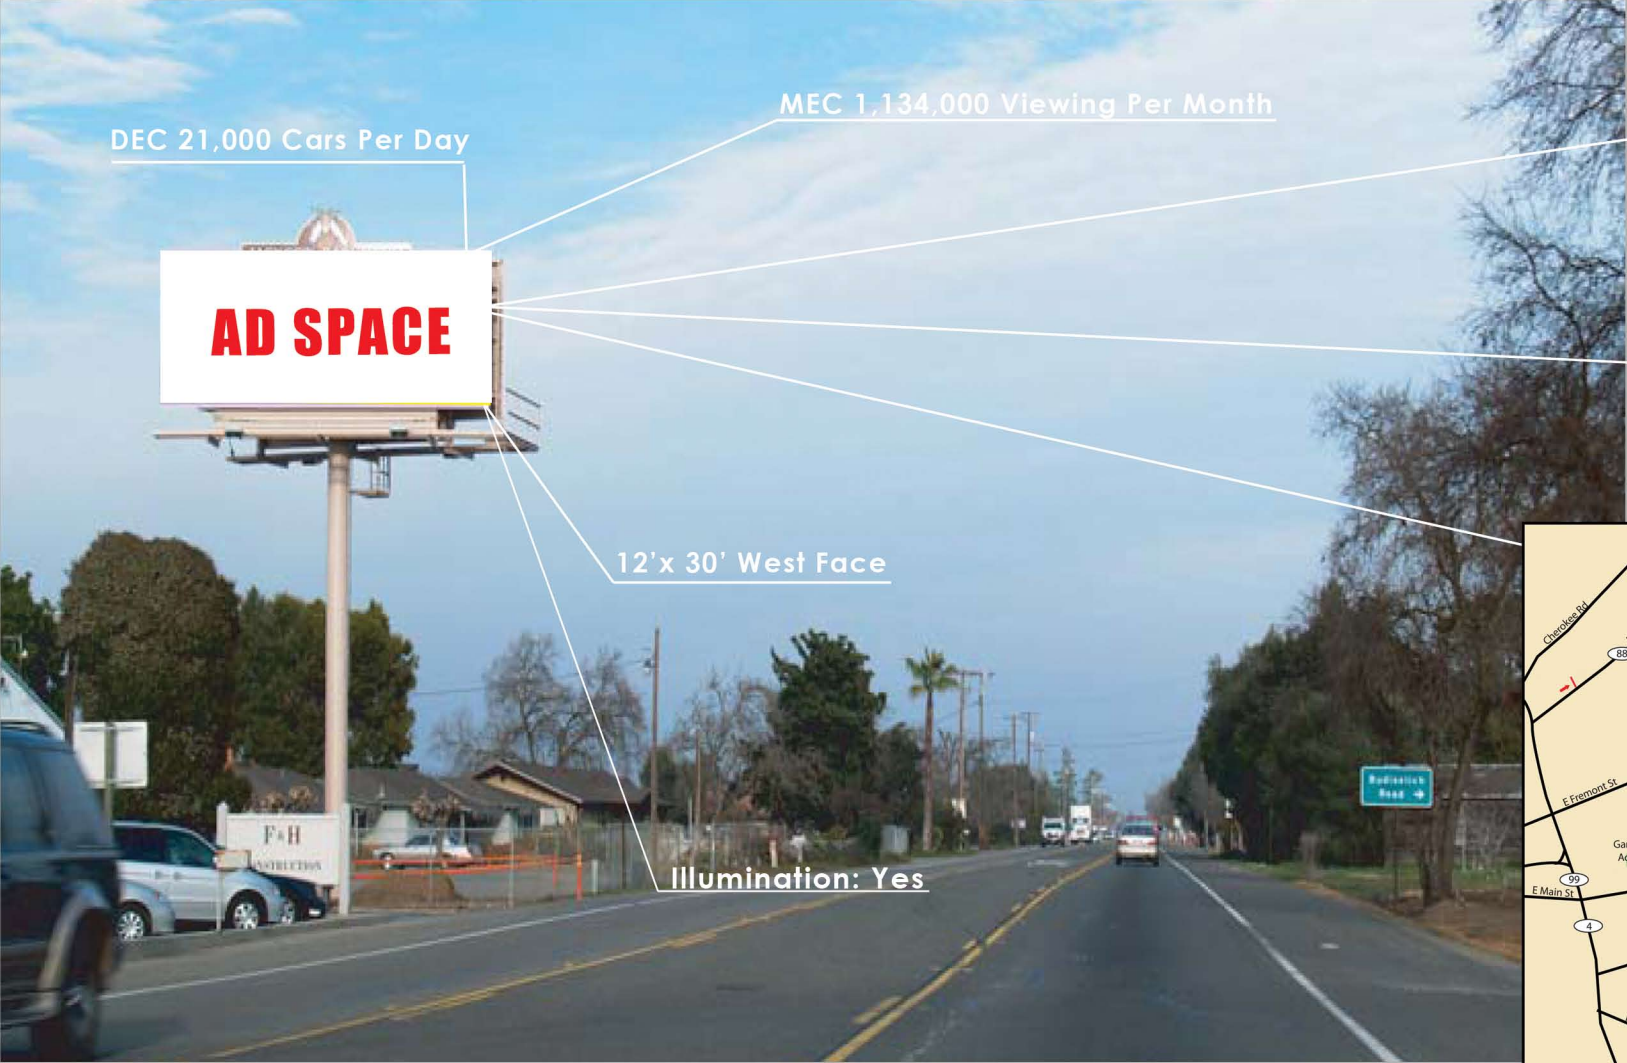

LATITUDE / LONGITUDE
(37.991239, -121.240141)

HWY 88, Stockton HWY From Stockton To Jackon & Tahoe, CA

DEC 21,000 Cars Per Day

MEC 1,134,000 Viewing Per Month

AD SPACE

12'x 30' West Face

Illumination: Yes

LOCATION:
N/line HWY 88 (Waterloo Rd)
E/of Hwy 99 1/2 Mile
City of Stockton, San Joaquin
County
SJ0014W

Market:
Stockton, Lodi, Lockeford,
Clements, Ione, Jackson

*see next page for larger map.

CONTACT:

5199 E. Pacific Coast Highway #305
Long Beach, CA 90804

Mike Ondeck
Email: m.ondeck@verizon.net

Office: 562.597.0001
Cell: 562.900.7311