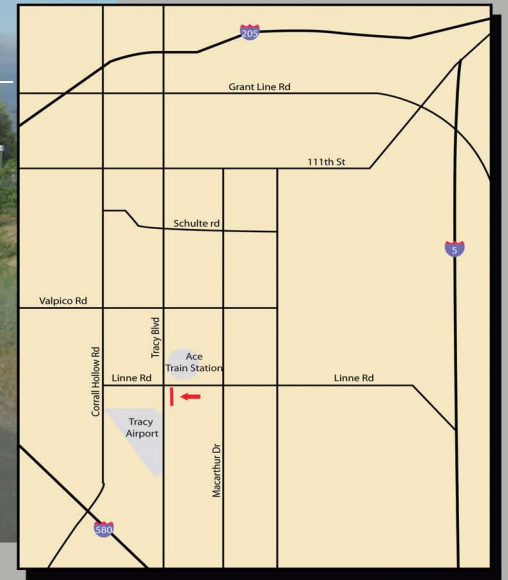

LATITUDE / LONGITUDE
(37.695859, -121.434303)

Busy Corridor to I-5 & HWY 580 Linne Rd, Tracy, CA

Illumination: Yes

MEC 486,000 Viewing Per Month

14'x 48' East Face

AD SPACE

DEC 9,000 Cars Per Day

LOCATION:

S/line Linne Rd, E/of Tracy Blvd
Tracy, San Joaquin County
SJ0010E

Market:

Tracy
Ace Train Commuters

*see next page for larger map.

CONTACT:

5199 E. Pacific Coast Highway #305
Long Beach, CA 90804

Mike Ondeck
Email: m.ondeck@verizon.net