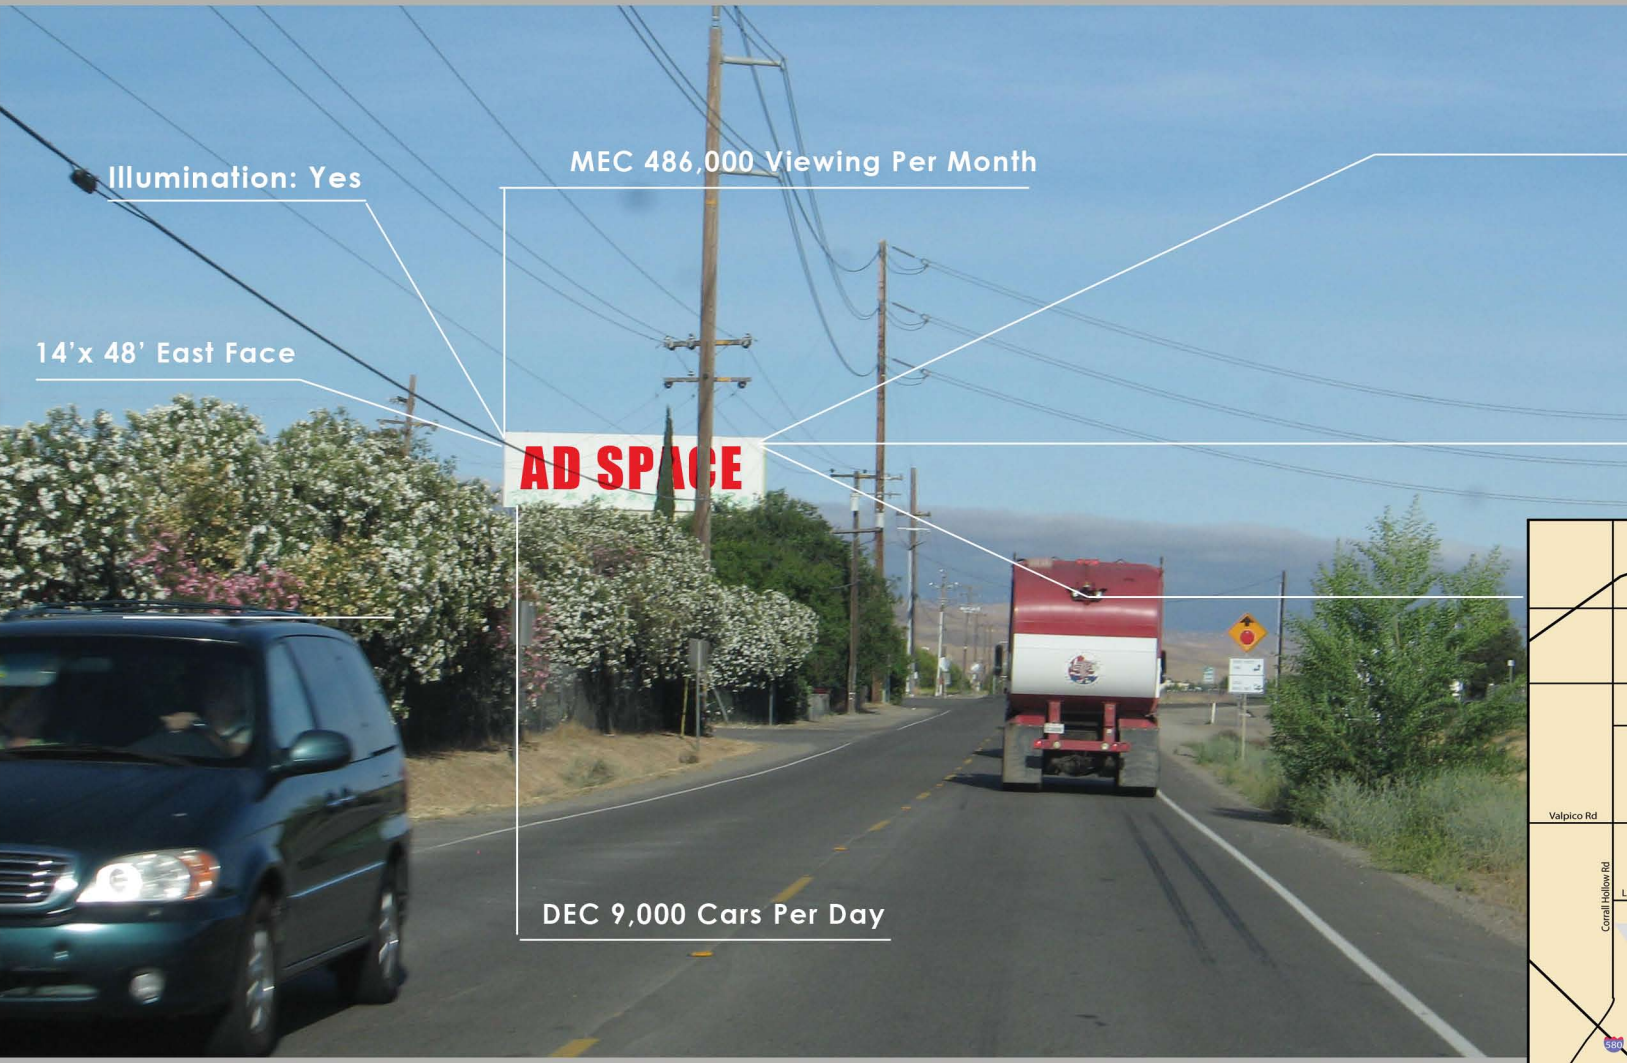

LATITUDE / LONGITUDE
(37.695859, -121.434303)

Busy Corridor to I-5 & HWY 580 Linne Rd, Tracy, CA

Illumination: Yes

MEC 486,000 Viewing Per Month

14'x 48' East Face

AD SPACE

DEC 9,000 Cars Per Day

LOCATION:

S/line Linne Rd, E/of Tracy Blvd
Tracy, San Joaquin County
SJ0010E

Market:

Tracy
Ace Train Commuters

*see next page for larger map.

CONTACT:

5199 E. Pacific Coast Highway #305
Long Beach, CA 90804

Mike Ondeck
Email: m.ondeck@verizon.net