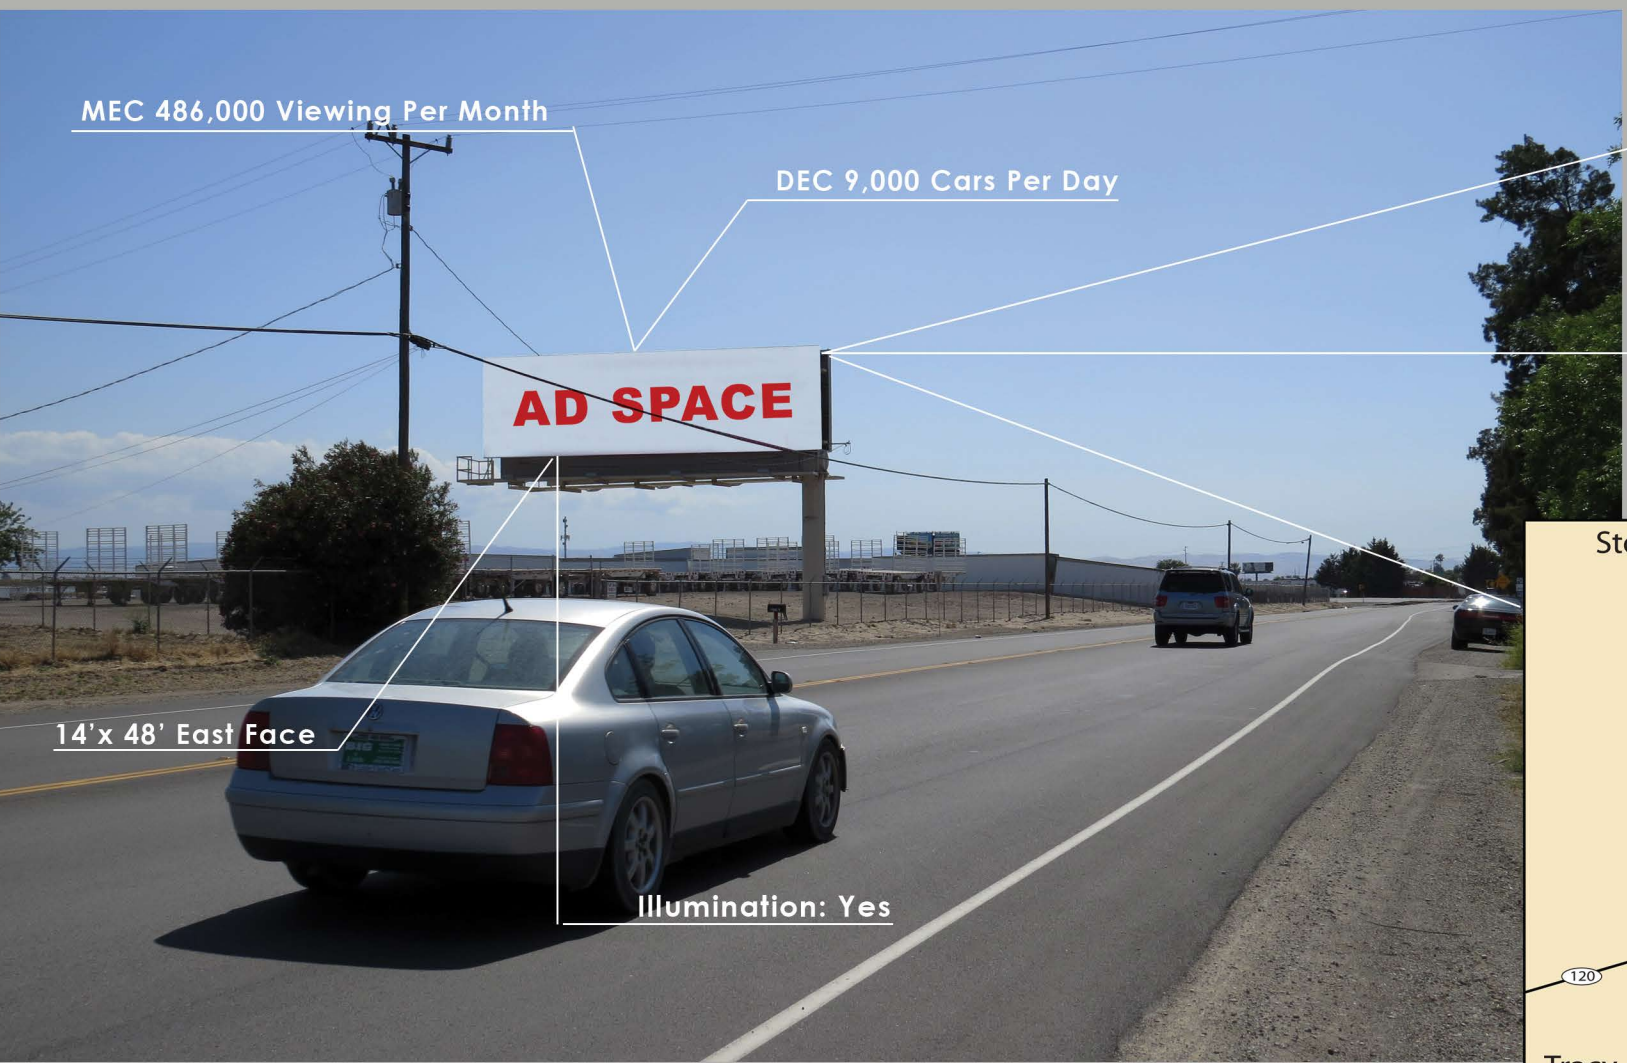

LATITUDE / LONGITUDE  
( 37.794076, -121.281389 )

Yosemite Ave- HWY 120, Lathrop, CA

MEC 486,000 Viewing Per Month

DEC 9,000 Cars Per Day

**AD SPACE**

14'x 48' East Face

Illumination: Yes

LOCATION:

S/line Yosemite Ave., E/of  
HWY 120 Lathrop, San Joaquin  
County  
SJ0005E

Market:

Lathrop, Manteca,  
French Camp

\*see next page for larger map.

CONTACT:

5199 E. Pacific Coast Highway #305  
Long Beach, CA 90804

120

Tracy