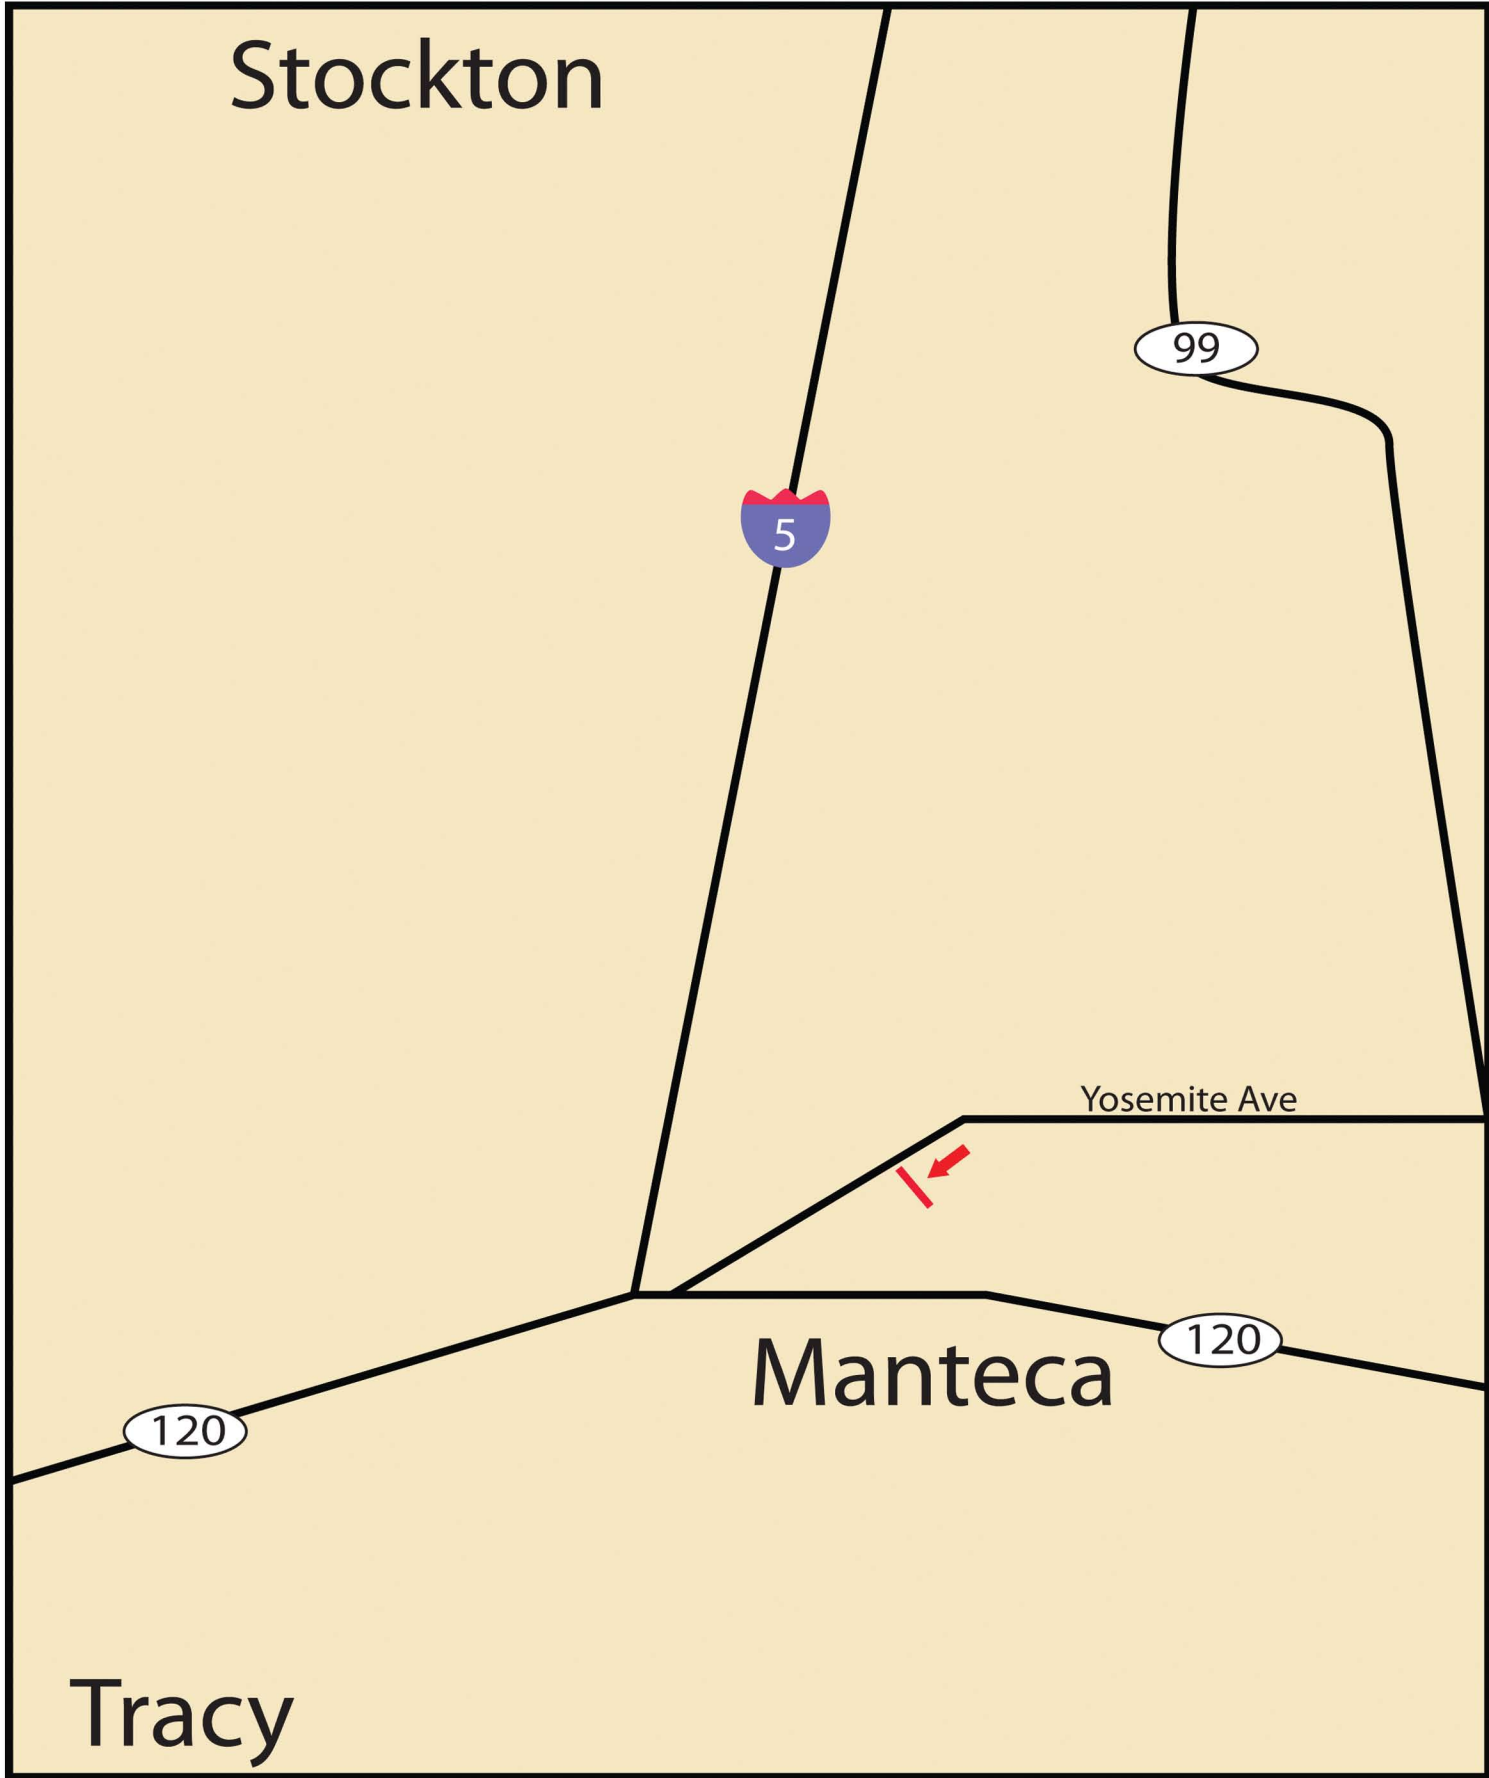

Stockton

99

5

Yosemite Ave

120

Manteca

120

Tracy