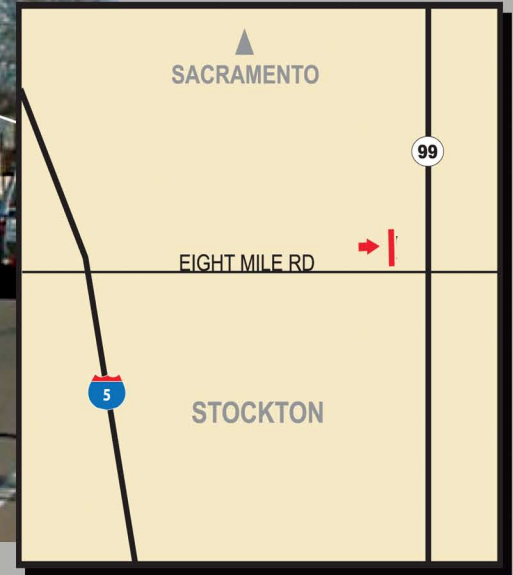

LATITUDE / LONGITUDE  
( 38.057623, -121.262715 )

Eight Mile Rd-West of HWY 99, CA

MEC 475,200 Viewing Per Month

14'x 48' West Face

Illumination: Yes

DEC 13,200 Cars Per Day

**AD SPACE**

LOCATION:

N/line Eight Mile Rd.  
W/of HWY 99  
Stockton, San Joaquin County  
SJ0003W

Market:

Central Valley  
(Stockton, Lathrop,  
Manteca, Fresh Camp,  
Sacramento)

\*see next page for larger map.

CONTACT:

5199 E. Pacific Coast Highway #305  
Long Beach, CA 90804