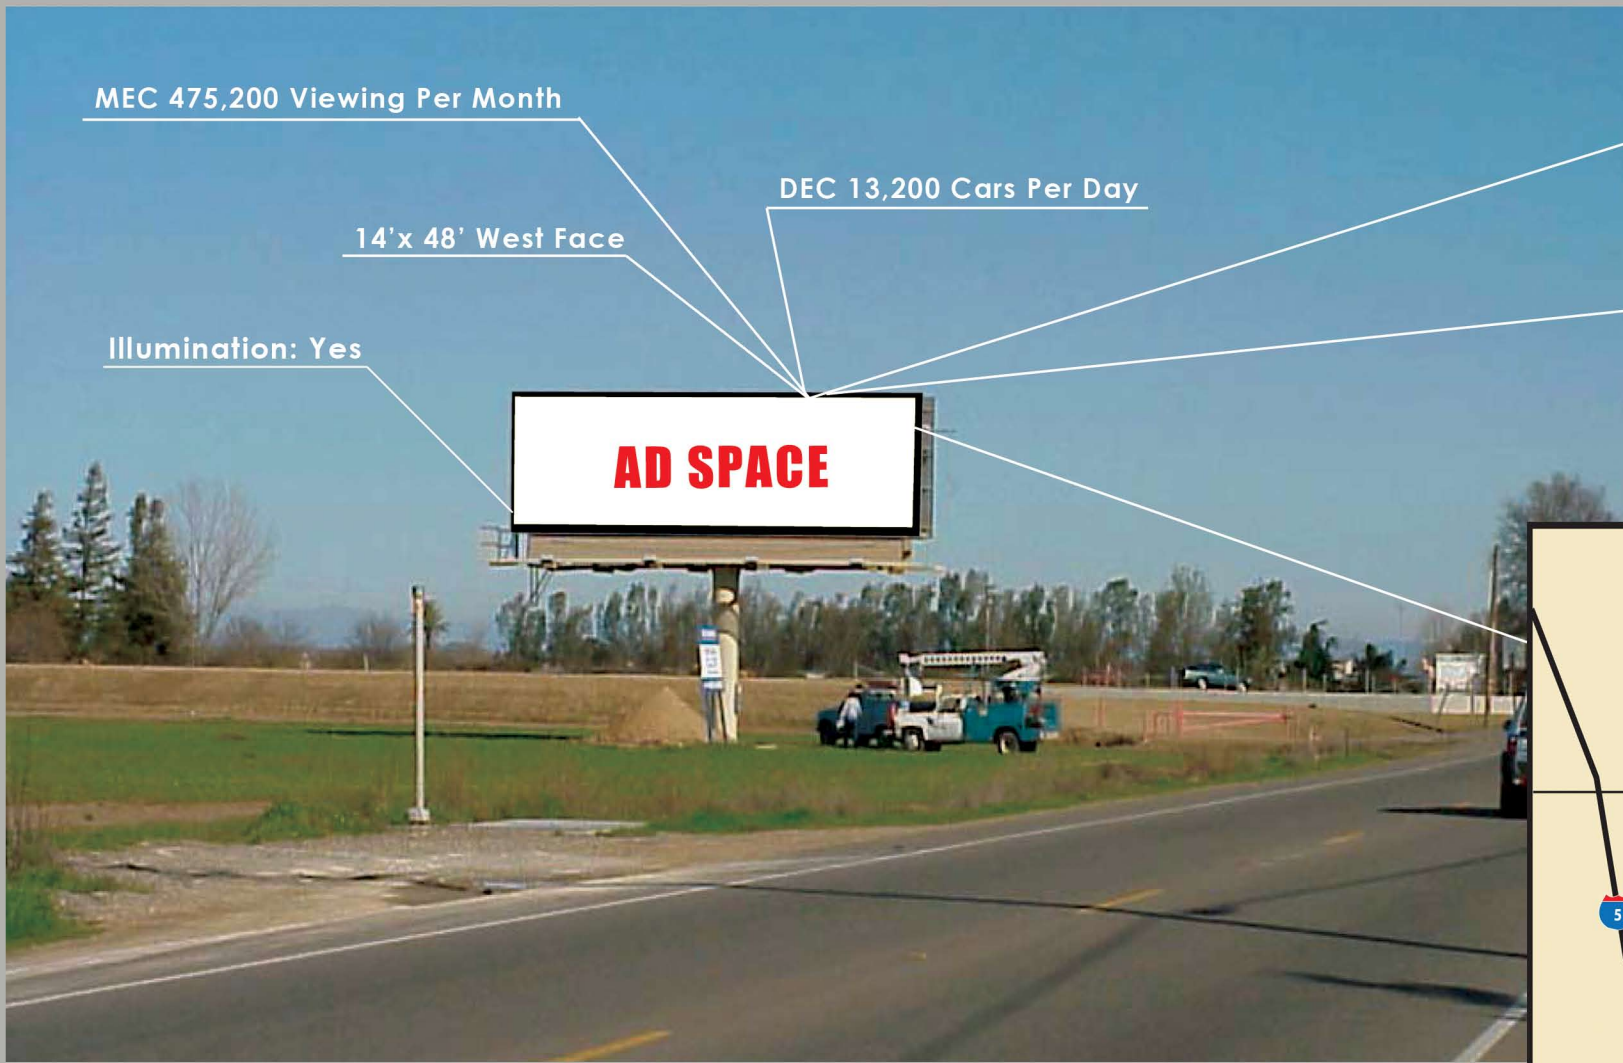

LATITUDE / LONGITUDE  
( 38.057623, -121.262715 )

Eight Mile Rd-West of HWY 99, CA

MEC 475,200 Viewing Per Month

14'x 48' West Face

Illumination: Yes

DEC 13,200 Cars Per Day

**AD SPACE**

LOCATION:

N/line Eight Mile Rd.  
W/of HWY 99  
Stockton, San Joaquin County  
SJ0003W

Market:

Central Valley  
(Stockton, Lathrop,  
Manteca, Fresh Camp,  
Sacramento)

\*see next page for larger map.

CONTACT:

5199 E. Pacific Coast Highway #305  
Long Beach, CA 90804