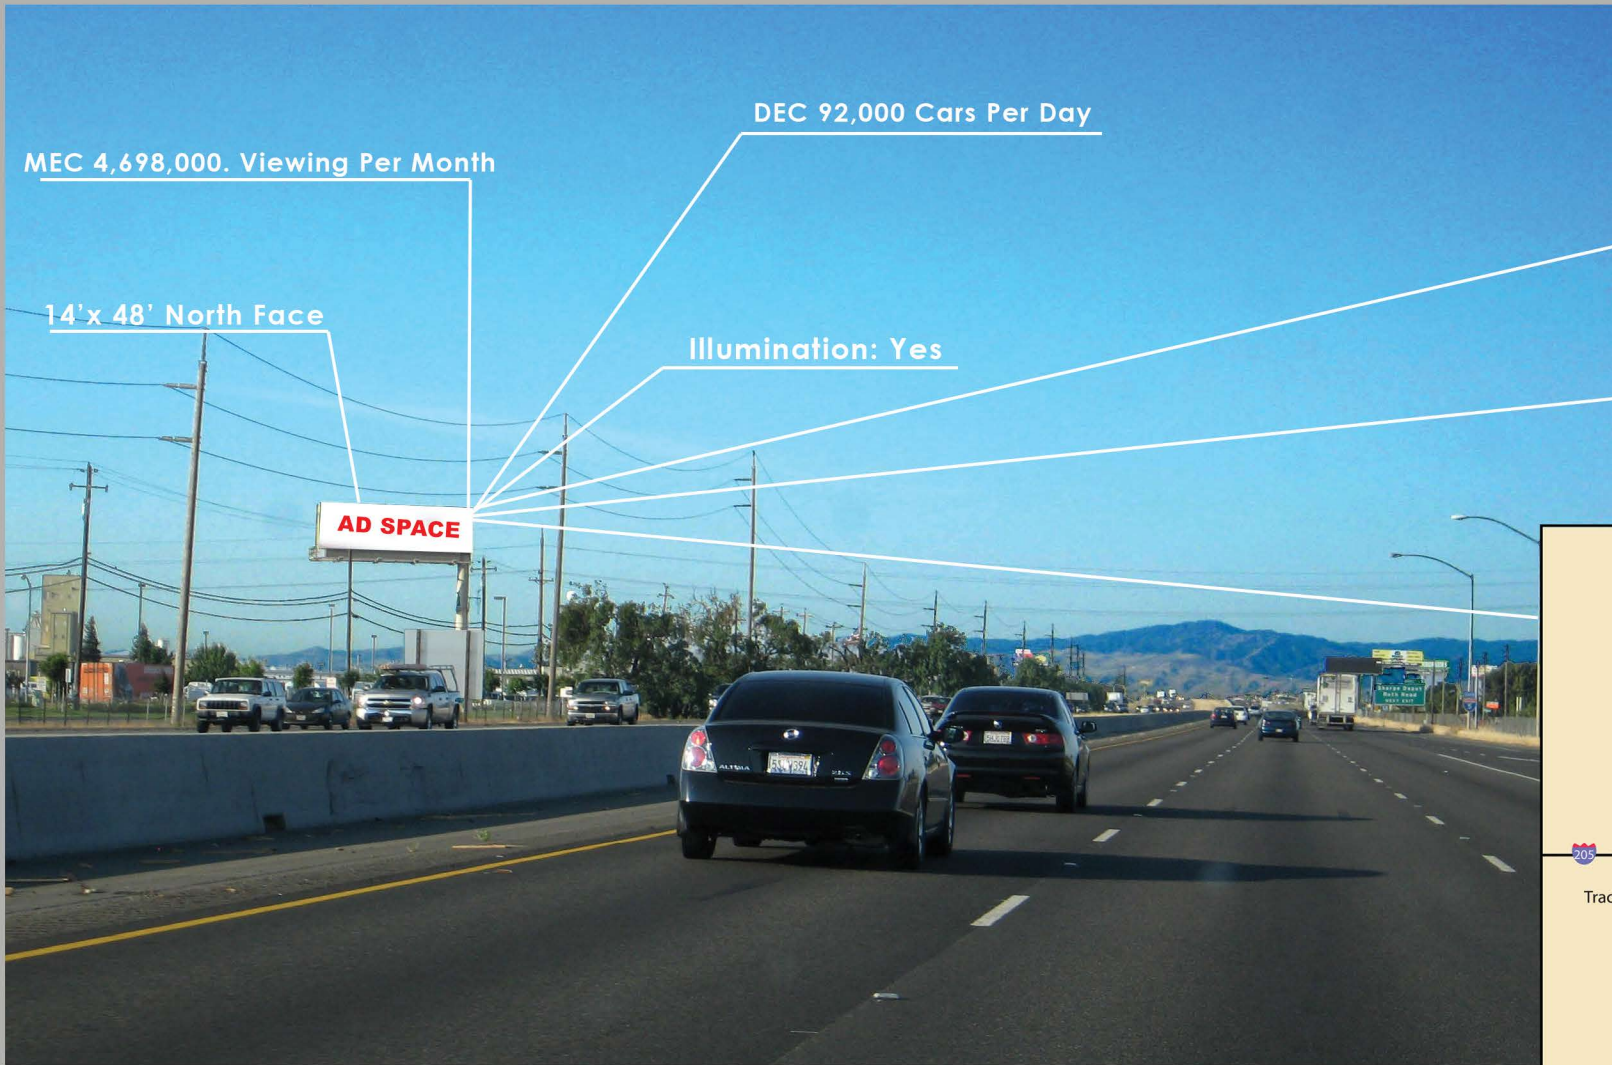

LATITUDE, LONGITUDE
(37.865854, -121.278486)

I-5, Lathrop, CA

LOCATION:

E/line I-5 1/4-Miles, N/ of
Roth Rd
SJ0001N

Market:

Tracy and Bay Area
San Joaquin County

*see next page for larger map.

CONTACT: