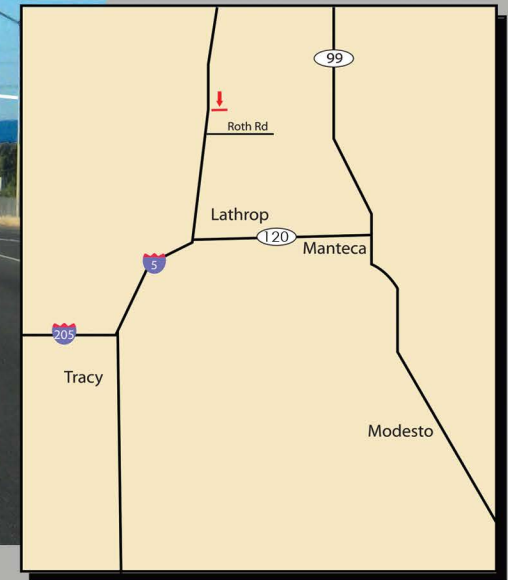

LATITUDE, LONGITUDE
(37.865854, -121.278486)

I-5, Lathrop, CA

LOCATION:

E/line I-5 1/4-Miles, N/ of
Roth Rd
SJ0001N

Market:

Tracy and Bay Area
San Joaquin County

*see next page for larger map.

CONTACT: