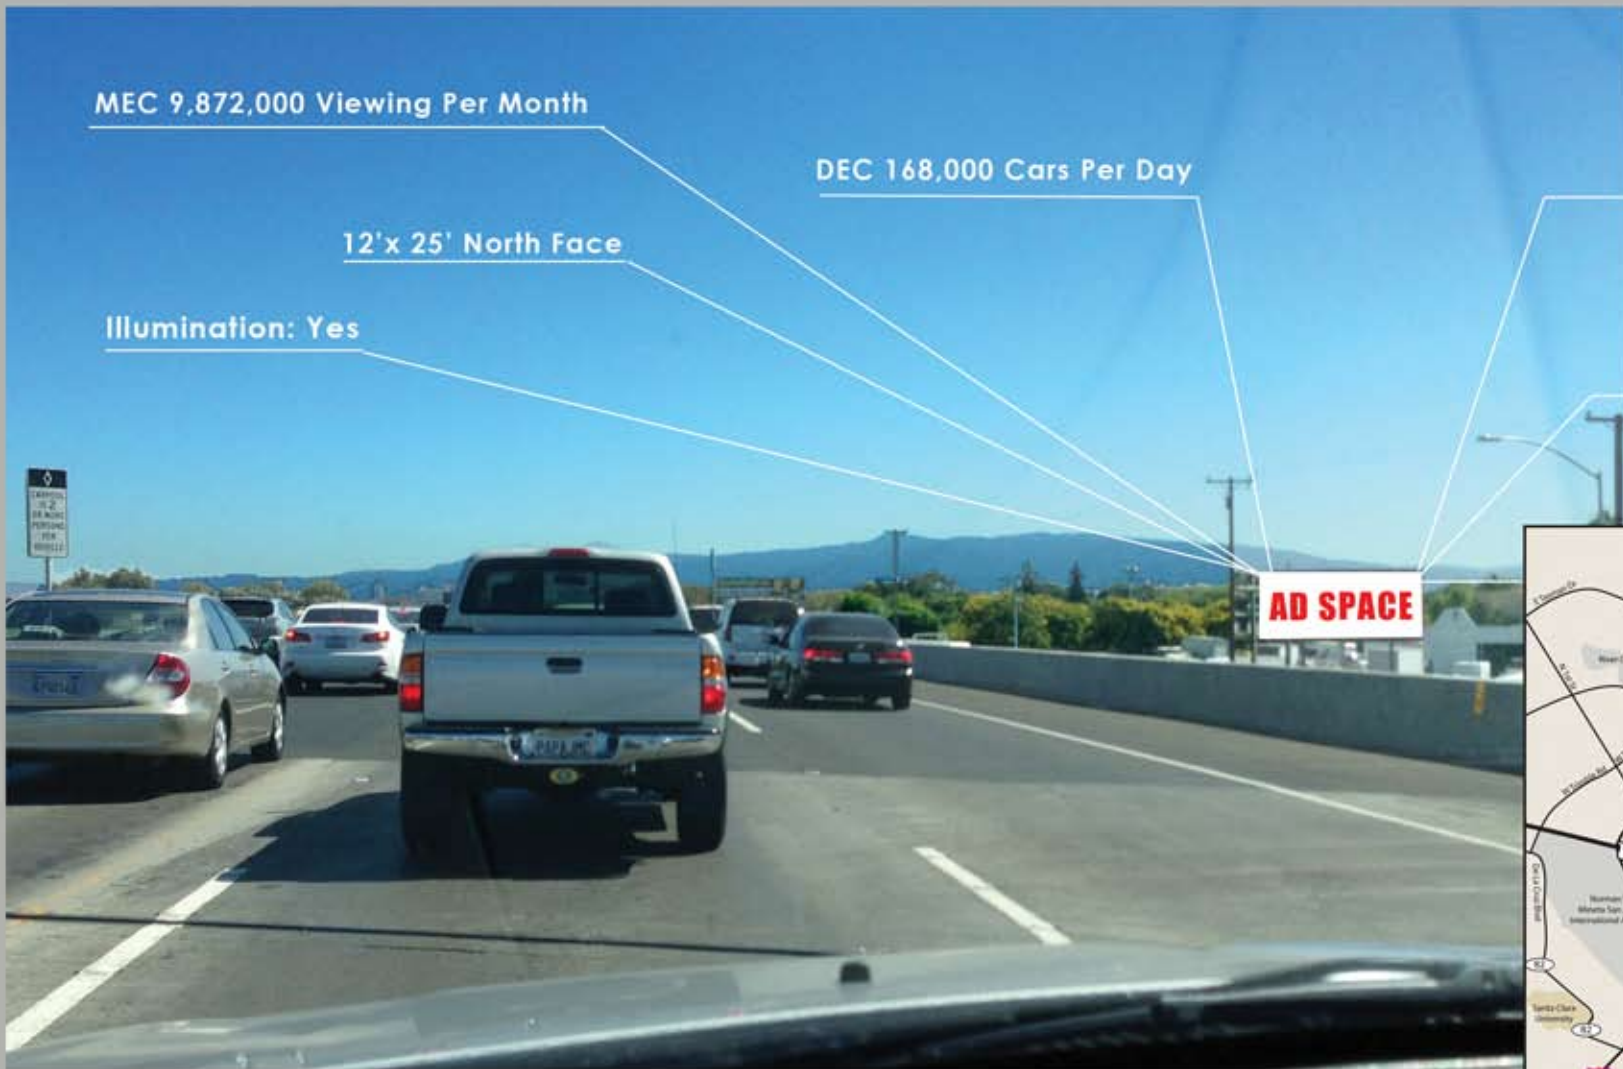

LATITUDE / LONGITUDE
(37.381141, -121.904628)

Interstate 880/San Jose, CA

MEC 9,872,000 Viewing Per Month

DEC 168,000 Cars Per Day

12'x 25' North Face

Illumination: Yes

AD SPACE

LOCATION:

W/line Interstate 880, S/of
Browk Rd San Jose,
Santa Clara County
SC0004N

Market:

San Jose- Silicon Valley

*see next page for larger map.

CONTACT:

5199 E. Pacific Coast Highway #305
Long Beach, CA 90804

Mike Ondeck
Email: m.ondeck@verizon.net