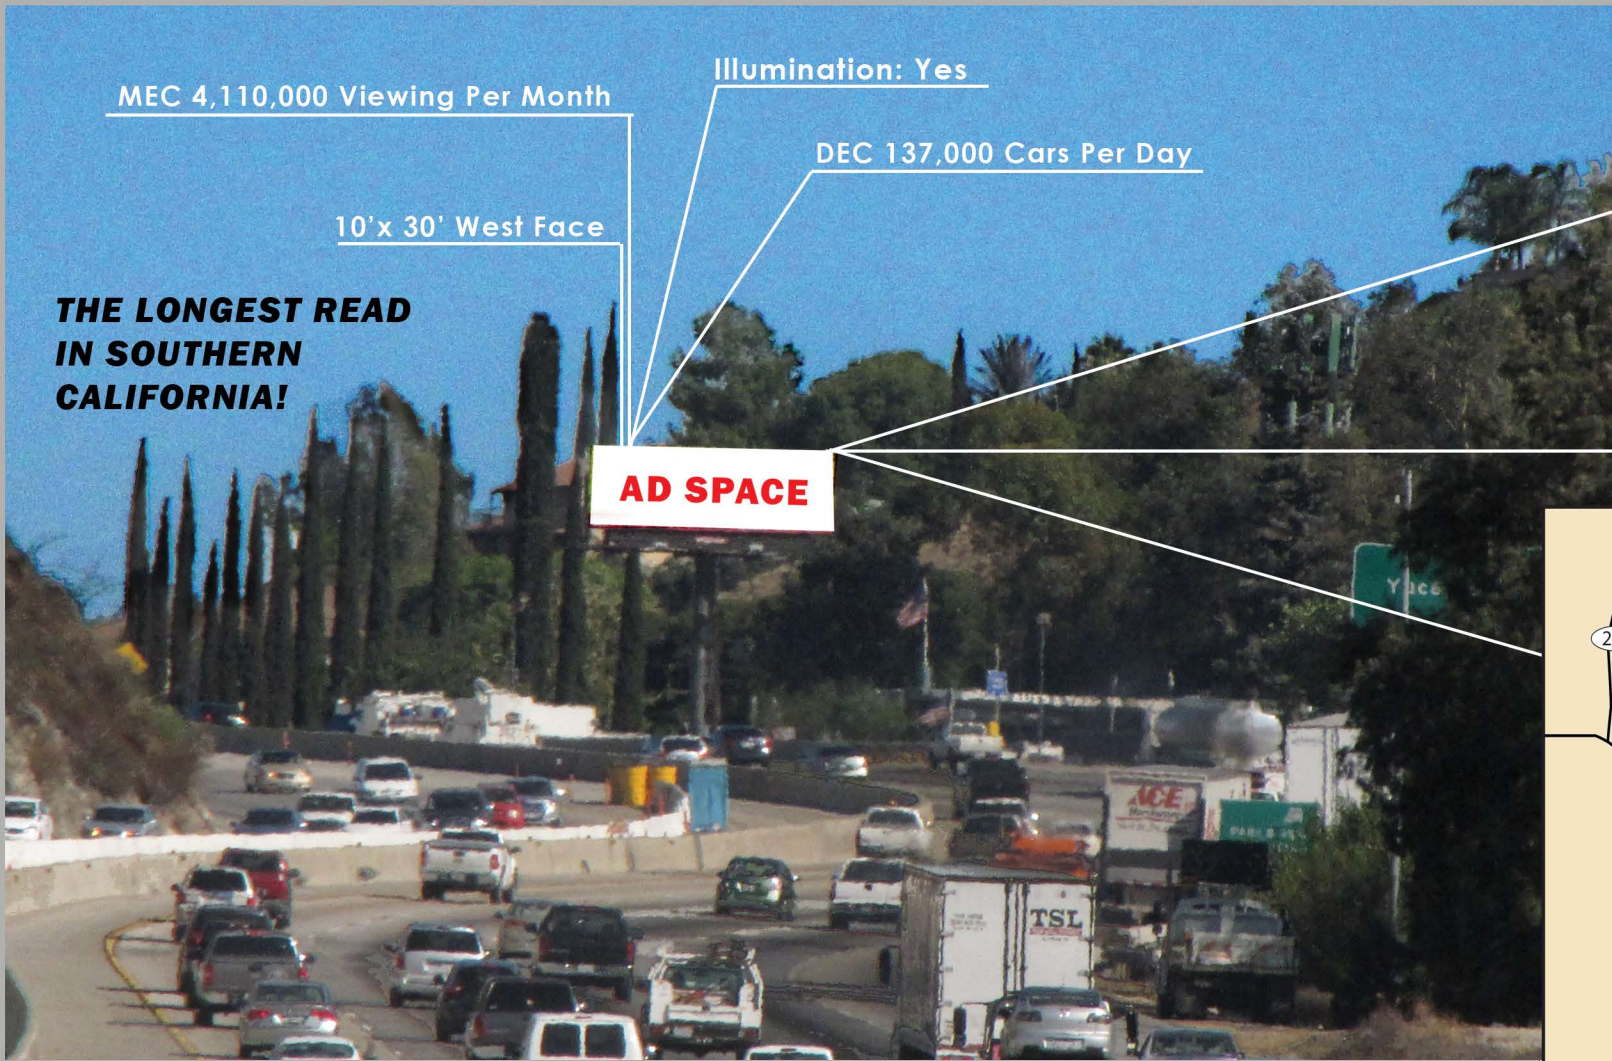

LATITUDE / LONGITUDE
(34.027519, -117.125266)

I-10- Yucaipa, CA

MEC 4,110,000 Viewing Per Month

Illumination: Yes

DEC 137,000 Cars Per Day

10'x 30' West Face

**THE LONGEST READ
IN SOUTHERN
CALIFORNIA!**

AD SPACE

LOCATION:

SBD0010W
I-10, South Line, 1300' West
of Yucaipa Blvd

Market:

Palm Springs/ Palm Desert,
casinos, outlet shopping,
heavy commuter traffic

*see next page for larger map.

CONTACT:

5199 E. Pacific Coast Highway #305
Long Beach, CA 90804