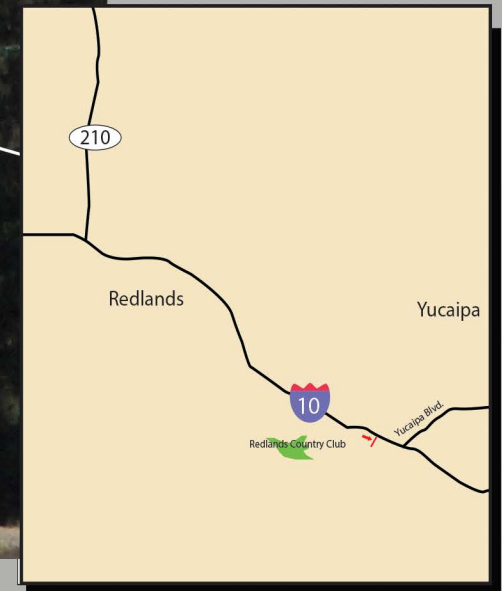

LATITUDE / LONGITUDE
(34.027519, -117.125266)

I-10- Yucaipa, CA

MEC 4,110,000 Viewing Per Month

Illumination: Yes

DEC 137,000 Cars Per Day

10'x 30' West Face

**THE LONGEST READ
IN SOUTHERN
CALIFORNIA!**

AD SPACE

LOCATION:

SBD0010W
I-10, South Line, 1300' West
of Yucaipa Blvd

Market:

Palm Springs/ Palm Desert,
casinos, outlet shopping,
heavy commuter traffic

*see next page for larger map.

CONTACT:

5199 E. Pacific Coast Highway #305
Long Beach, CA 90804

Yucaipa Blvd.