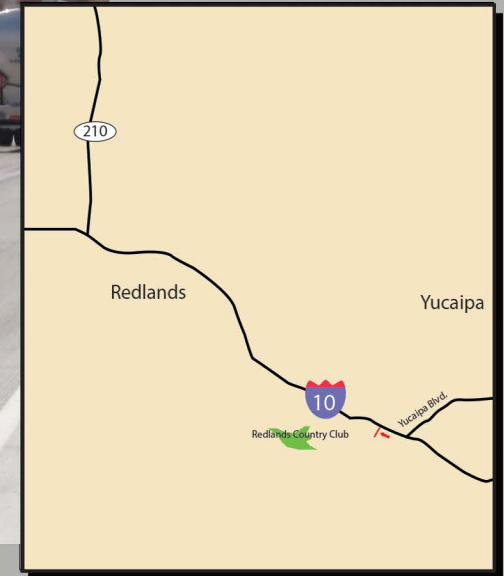

LATITUDE / LONGITUDE  
(34.027519, -117.125266)

I-10- Yucaipa, CA

LOCATION:

SBD0010E  
I-10, South Line, 1300' West  
of Yucaipa Blvd

Market:

Heavy commuter traffic,  
Palm Springs/ Palm Desert,  
casino, outlet center traffic  
traveling back to Los Angeles

SBD0010E

210

Redlands

Yucaipa

Redlands Country Club

Yucaipa Blvd.