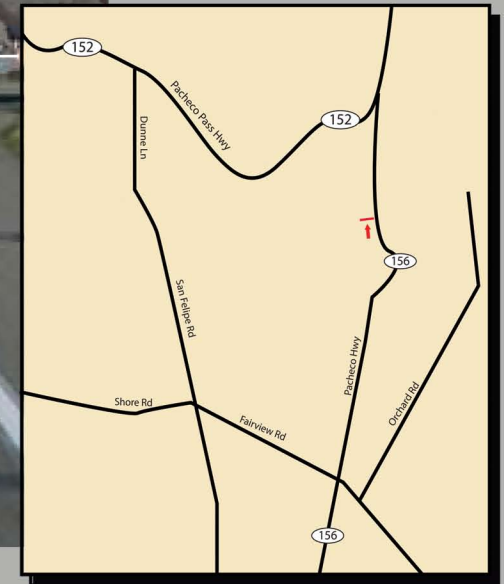

LATITUDE, LONGITUDE
(36.958500, -121.384187)

Hollister, Gilroy & Silicon Valley Commuters, CA

LOCATION:

HWY 156, S/of HWY 152
Hollister,
San Benito County
SB0007S

Market:

Hollister, Gilroy & Silicon
Valley Commuters

MEC 370,800. Viewing Per Month

DEC 10,300 Cars Per Day

14' x 40' South Face

AD SPACE

Illumination: Yes

*see next page for larger map.

5199 E. Pacific Coast Highway #305
Long Beach, CA 90804

Mike Ondeck
Email: m.ondeck@verizon.nrt