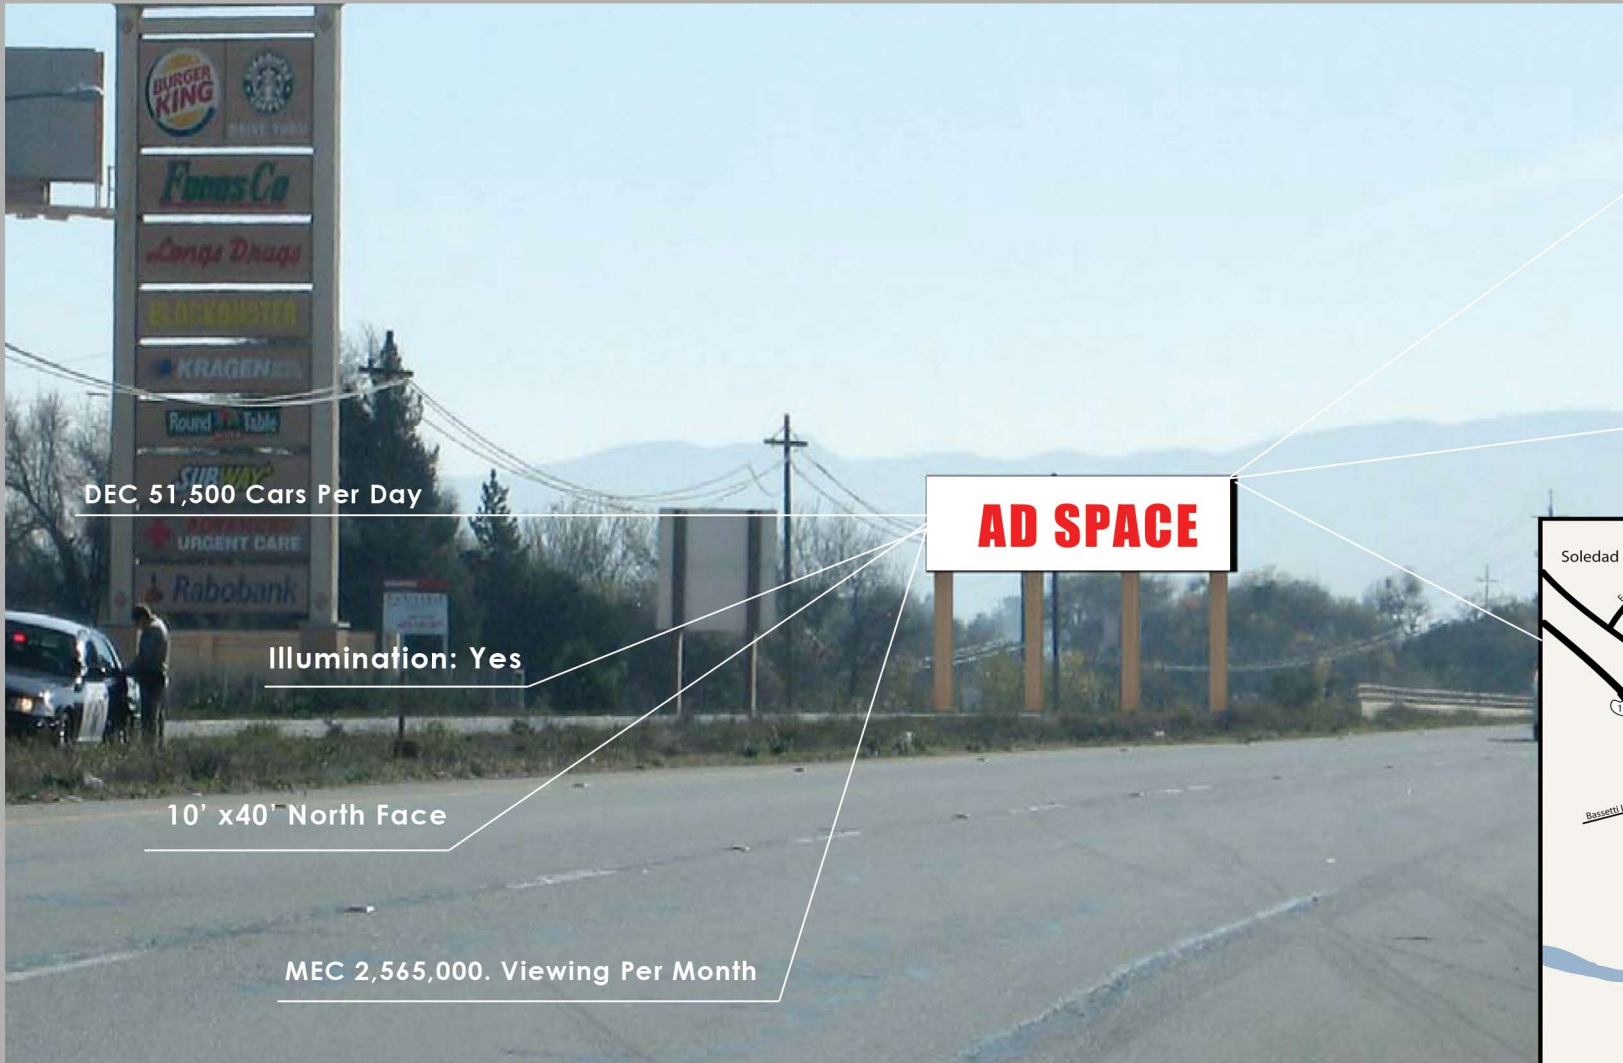

**LATITUDE, LONGITUDE**  
( 36.412219, -121.319810 )

**HWY 101, South of Soledad, CA**

DEC 51,500 Cars Per Day

**AD SPACE**

Illumination: Yes

10' x40' North Face

MEC 2,565,000. Viewing Per Month

**LOCATION:**

E/line HWY 101, S/of  
Front St  
Monterey County  
MO0012N

**Market:**

Greenfield, King City, Paso  
Robles

\*see next page for larger map.

**CONTACT:**

5199 E. Pacific Coast Highway #305  
Long Beach, CA 90804