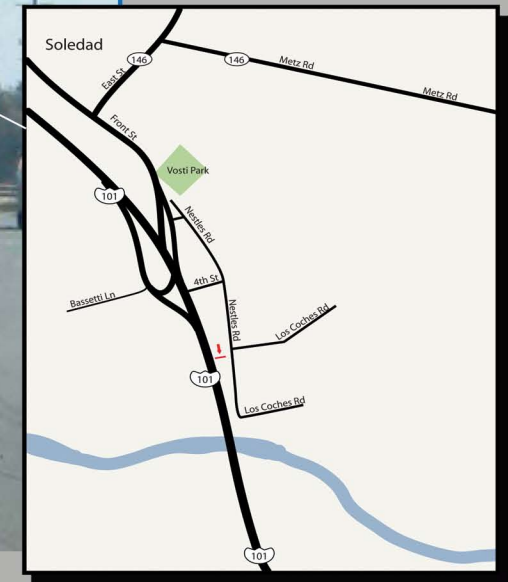

**LATITUDE, LONGITUDE**  
( 36.412219, -121.319810 )

**HWY 101, South of Soledad, CA**

DEC 51,500 Cars Per Day

**AD SPACE**

Illumination: Yes

10' x40' North Face

MEC 2,565,000. Viewing Per Month

**LOCATION:**

E/line HWY 101, S/of  
Front St  
Monterey County  
MO0012N

**Market:**

Greenfield, King City, Paso  
Robles

\*see next page for larger map.

**CONTACT:**

5199 E. Pacific Coast Highway #305  
Long Beach, CA 90804