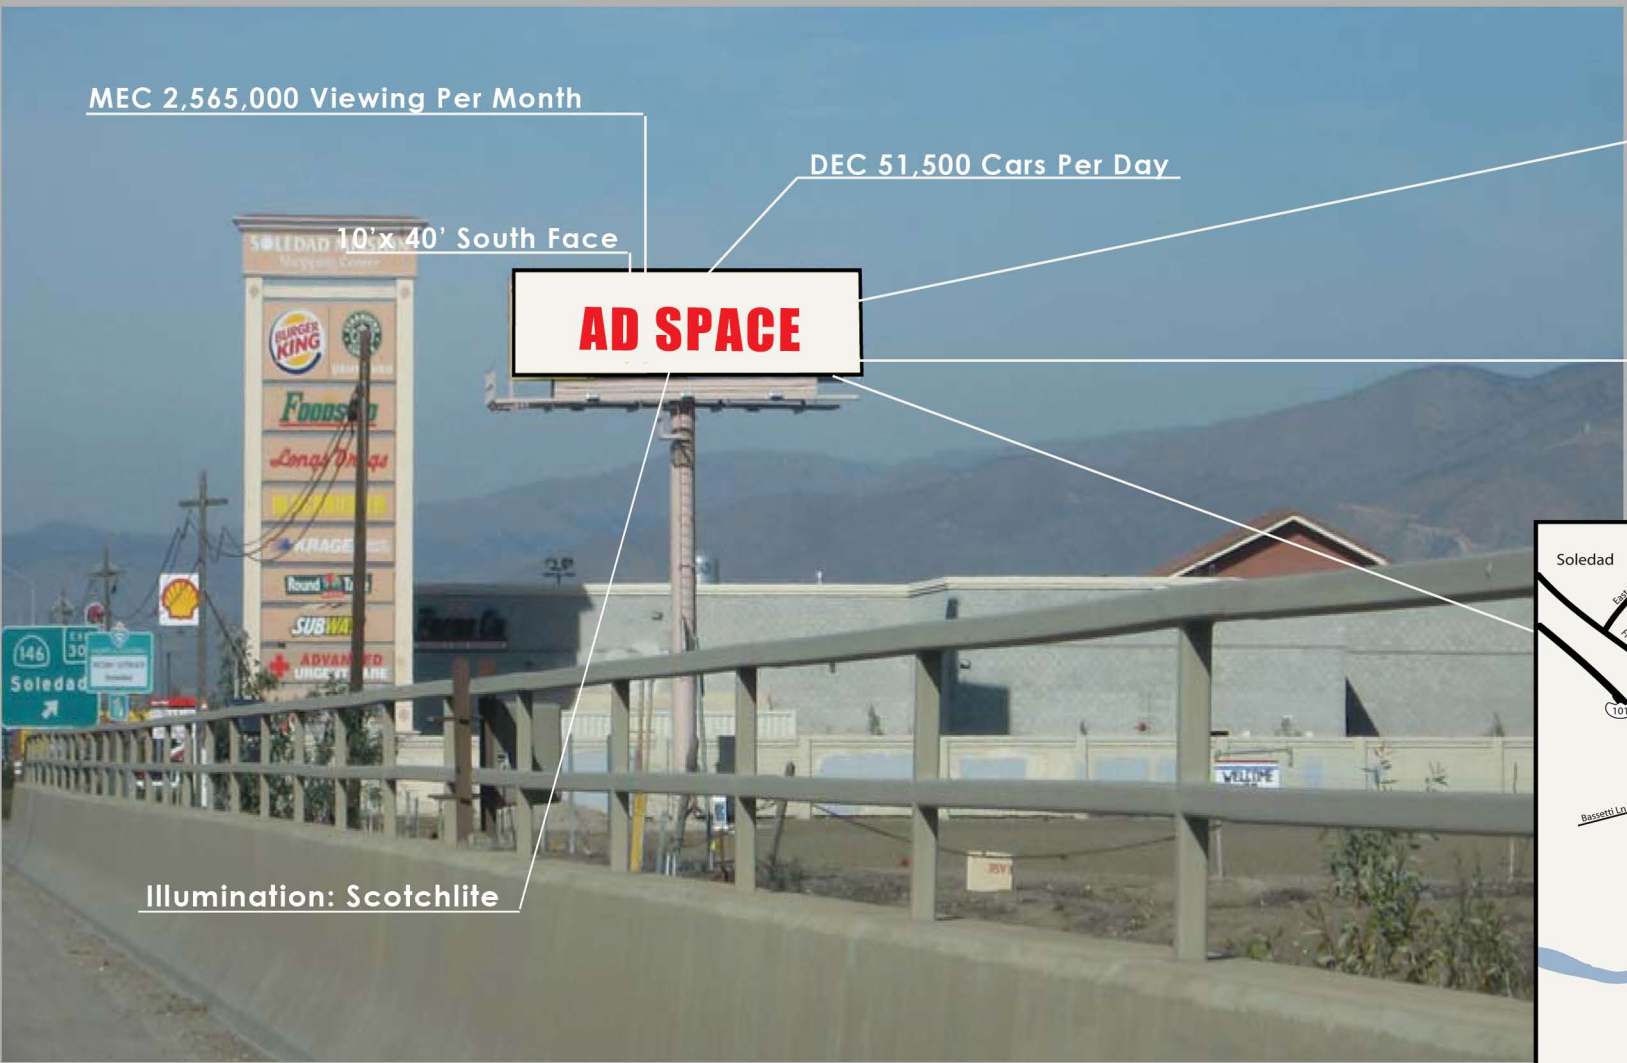

LATITUDE / LONGITUDE
(36.413624, -121.320136)

Highway 101, South of Soledad, CA

MEC 2,565,000 Viewing Per Month

DEC 51,500 Cars Per Day

10' x 40' South Face

AD SPACE

Illumination: Scotchlite

LOCATION:
E/line Hwy 101, S/of Front St
Monterey County
MO0011S

Market:
Soledad, Gonzales, Salinas,
Monterey County

*see next page for larger map.

CONTACT:

5199 E. Pacific Coast Highway #305
Long Beach, CA 90804

Mike Ondeck
Email: m.ondeck@verizon.net

Office: 562.597.0001
Cell: 562.900.7311