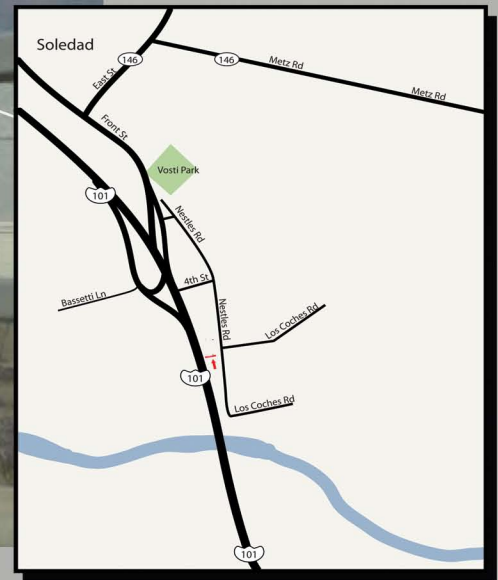

LATITUDE / LONGITUDE
(36.413624, -121.320136)

Highway 101, South of Soledad, CA

MEC 2,565,000 Viewing Per Month

DEC 51,500 Cars Per Day

10' x 40' South Face

AD SPACE

Illumination: Scotchlite

LOCATION:
E/line Hwy 101, S/of Front St
Monterey County
MO0011S

Market:
Soledad, Gonzales, Salinas,
Monterey County

*see next page for larger map.

CONTACT:

5199 E. Pacific Coast Highway #305
Long Beach, CA 90804

Mike Ondeck
Email: m.ondeck@verizon.net

Office: 562.597.0001
Cell: 562.900.7311