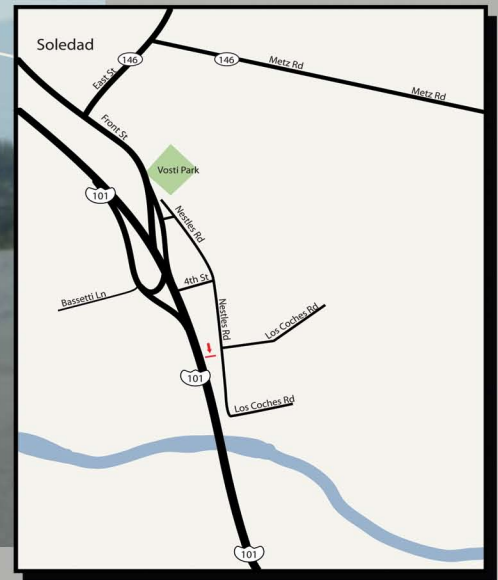

LATITUDE / LONGITUDE
(36.413624, -121.320136)

Highway 101, South of Soledad, CA

LOCATION:
E/line Hwy 101, S/of Front St
Monterey County
MO0011N

Market:
Greenfield, King City, Paso
Robles

*see next page for larger map.