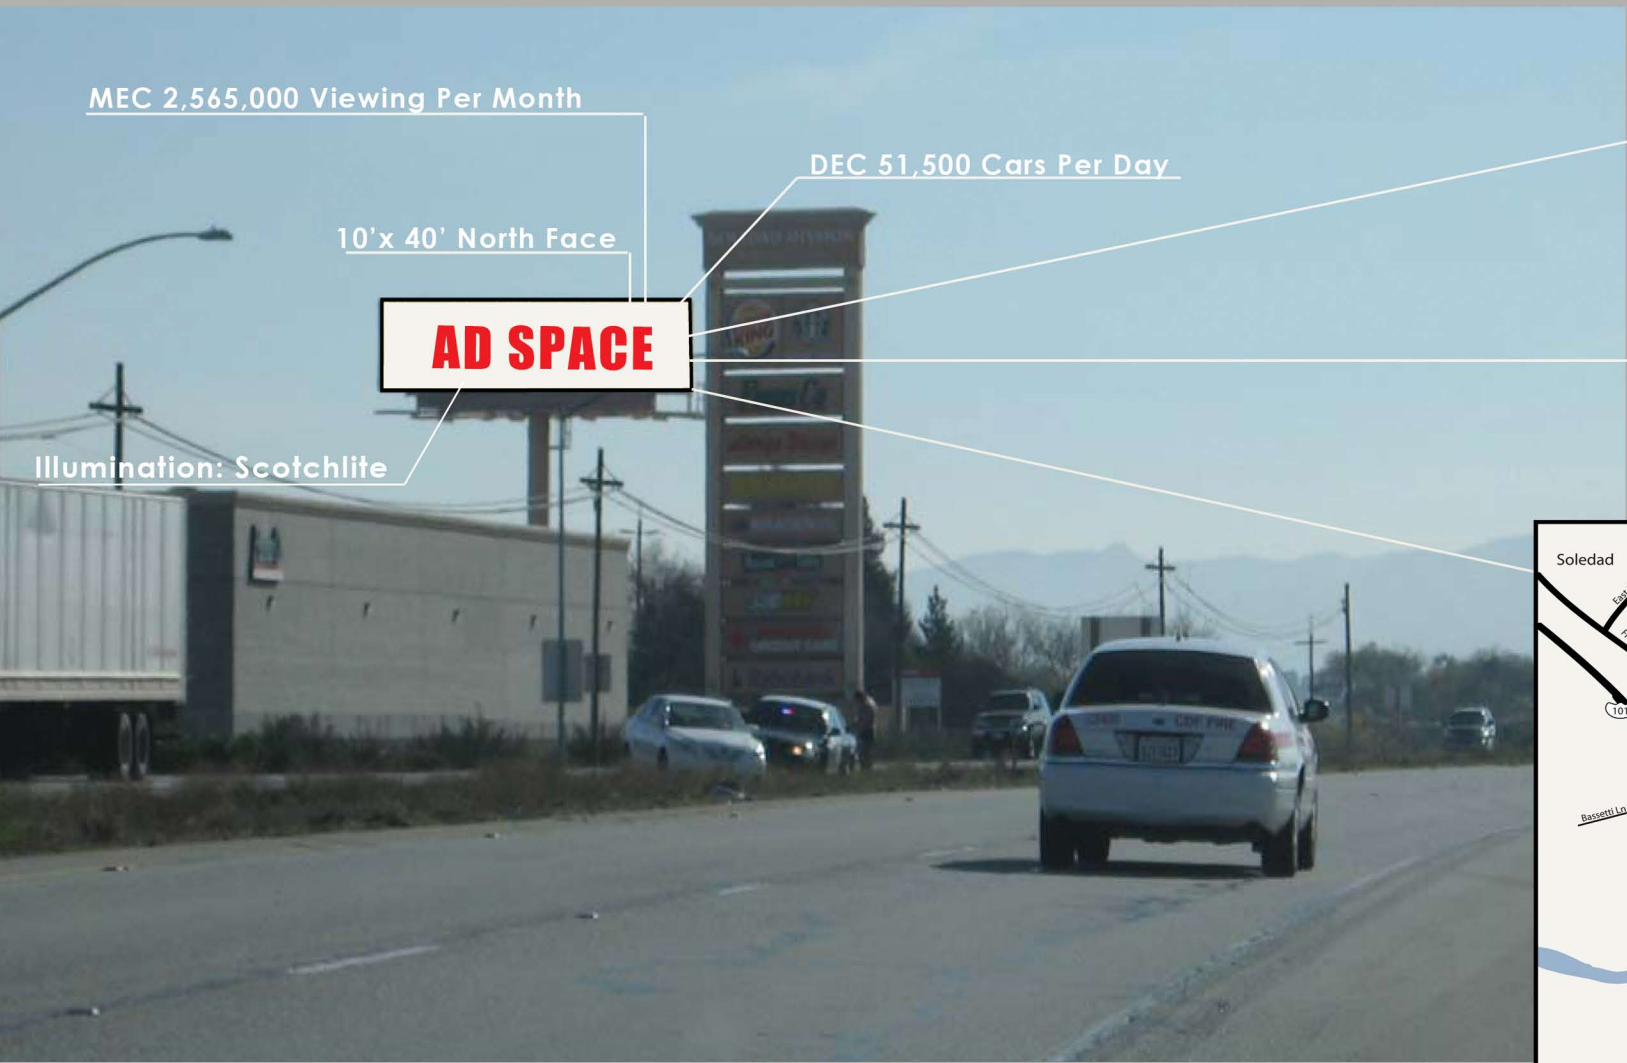

LATITUDE / LONGITUDE
(36.413624, -121.320136)

Highway 101, South of Soledad, CA

LOCATION:
E/line Hwy 101, S/of Front St
Monterey County
MO0011N

Market:
Greenfield, King City, Paso
Robles

*see next page for larger map.