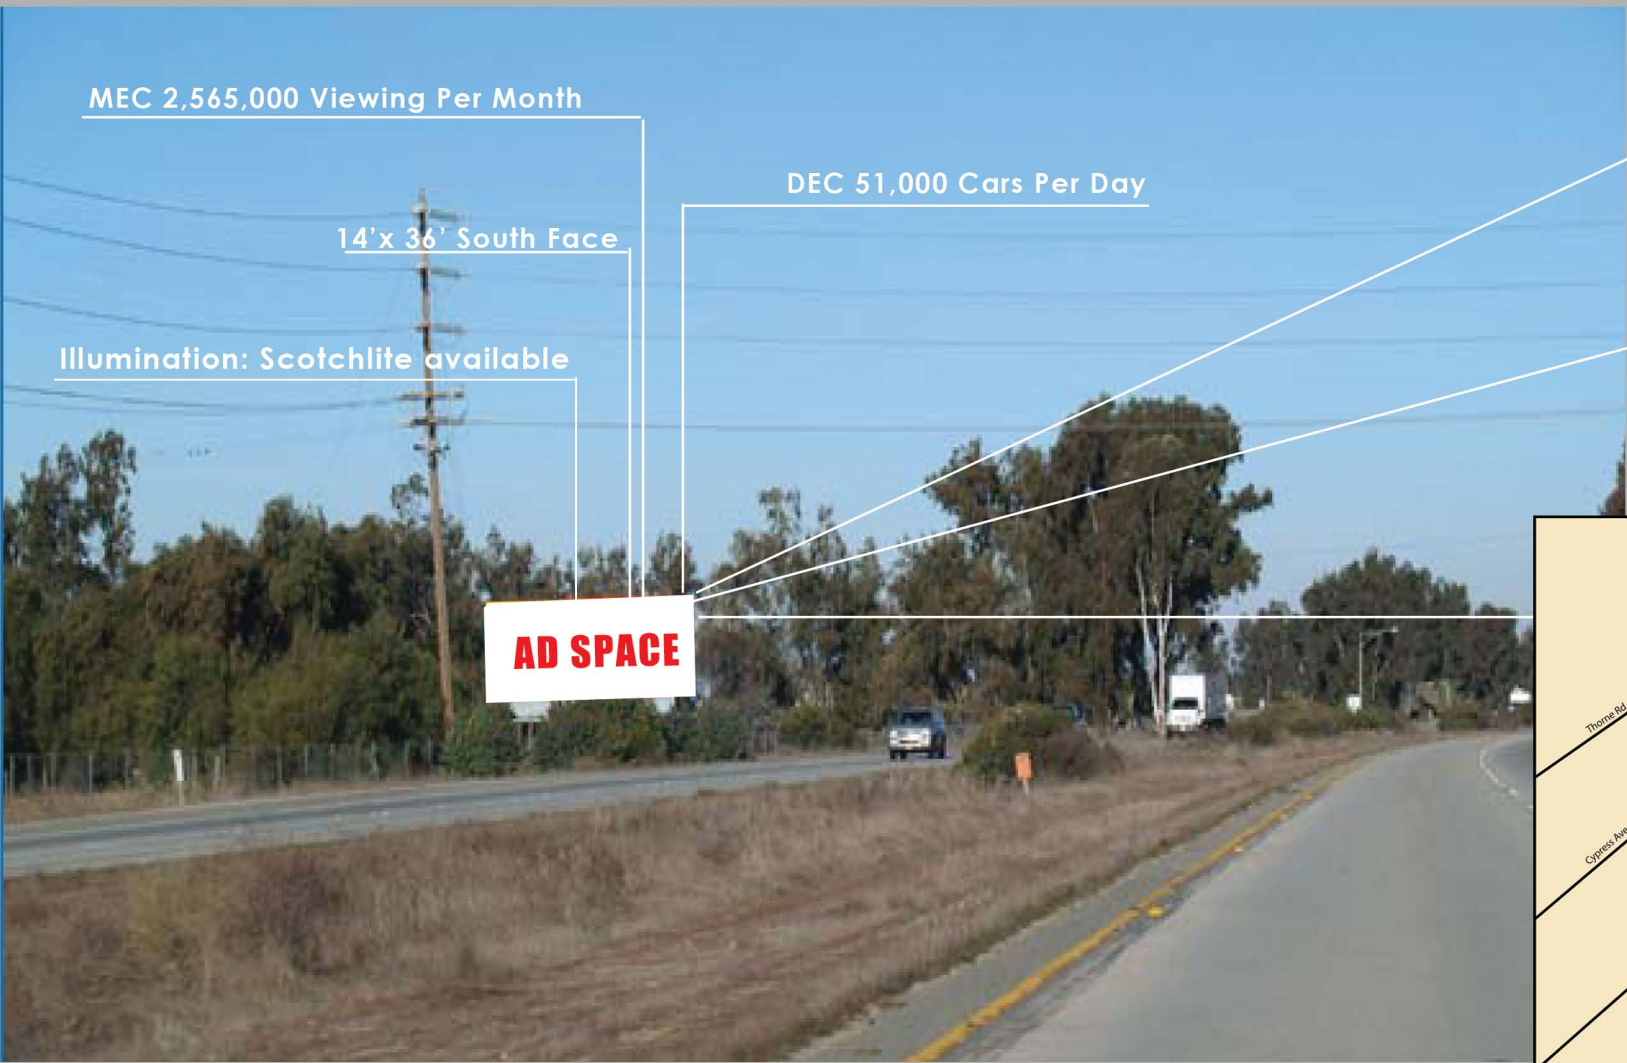

LATITUDE / LONGITUDE
(36.334898, -121.250889)

Highway 101, Monterey County Greenfield, CA

MEC 2,565,000 Viewing Per Month

14'x 36' South Face

DEC 51,000 Cars Per Day

Illumination: Scotchlite available

AD SPACE

LOCATION:
HWY 101, S/of El Camino Exit
Greenfield, Monterey County
MO0004S

Market:
Greenfield, Soledad &
Salinas

*see next page for larger map.

CONTACT:

5199 E. Pacific Coast Highway #305
Long Beach, CA 90804