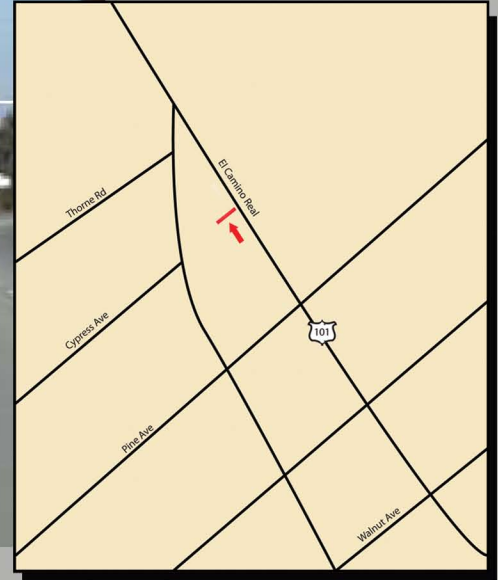

LATITUDE / LONGITUDE
(36.334898, -121.250889)

Highway 101, Monterey County Greenfield, CA

MEC 2,565,000 Viewing Per Month

14'x 36' South Face

DEC 51,000 Cars Per Day

Illumination: Scotchlite available

AD SPACE

LOCATION:
HWY 101, S/of El Camino Exit
Greenfield, Monterey County
MO0004S

Market:
Greenfield, Soledad &
Salinas

*see next page for larger map.

CONTACT:

5199 E. Pacific Coast Highway #305
Long Beach, CA 90804