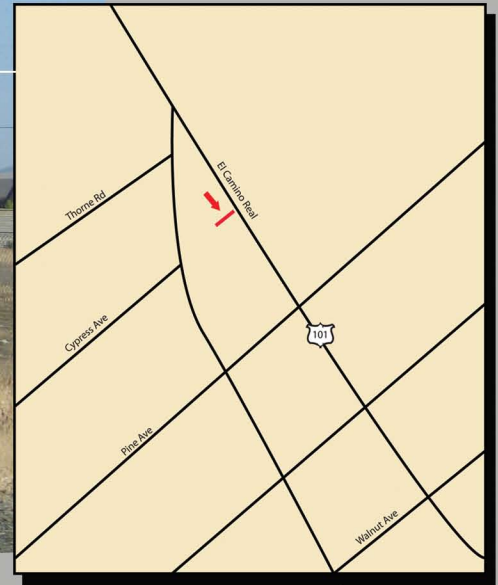

LATITUDE / LONGITUDE
(36.334898, -121.250889)

Highway 101, Monterey County Greenfield, CA

LOCATION:
HWY 101, S/of El Camino Exit
Greenfield, Monterey County
MO0004N

Market:
Freeway travelers to
King City and Los Angeles