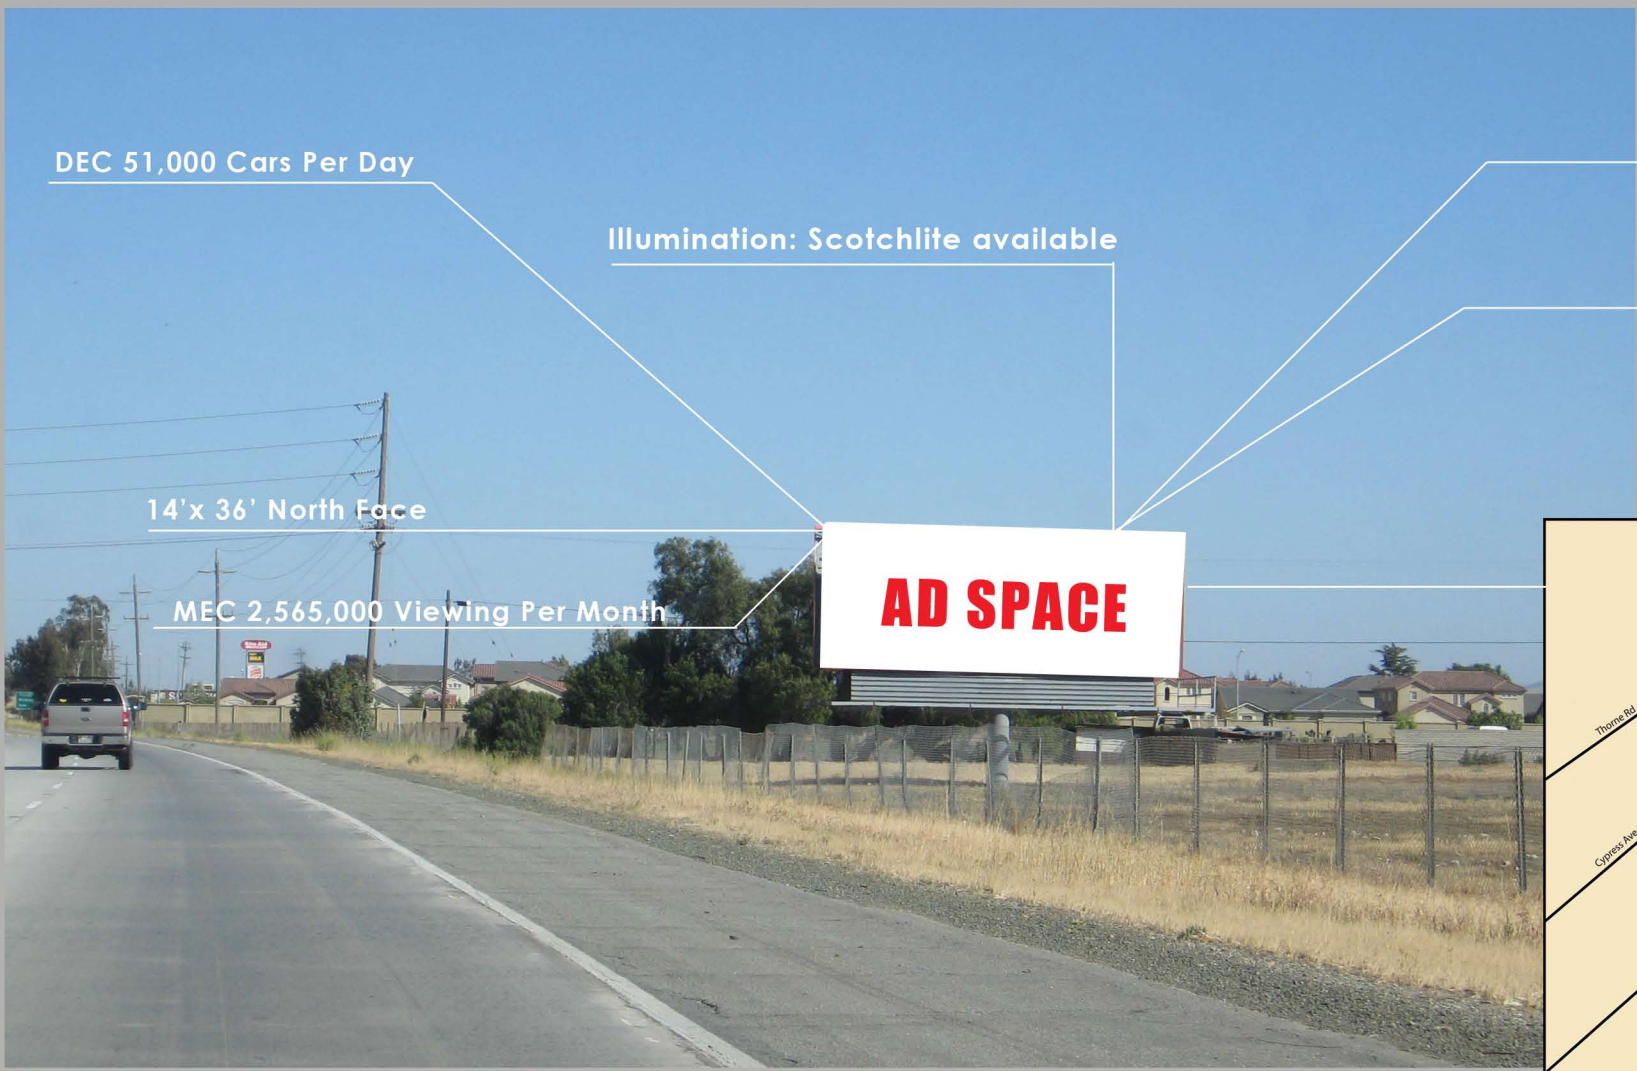

LATITUDE / LONGITUDE
(36.334898, -121.250889)

Highway 101, Monterey County Greenfield, CA

LOCATION:
HWY 101, S/of El Camino Exit
Greenfield, Monterey County
MO0004N

Market:
Freeway travelers to
King City and Los Angeles