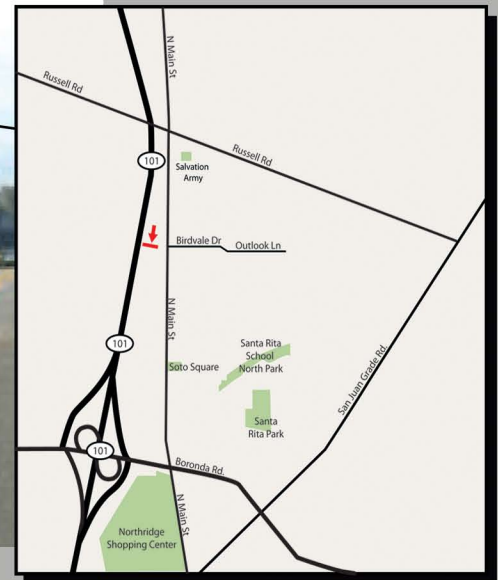

*see next page for larger map.

CONTACT:

5199 E. Pacific Coast Highway #305
Long Beach, CA 90804

Mike Ondeck
Email: m.ondeck@verizon.net

Office: 562.597.0001
Cell: 562.900.7311