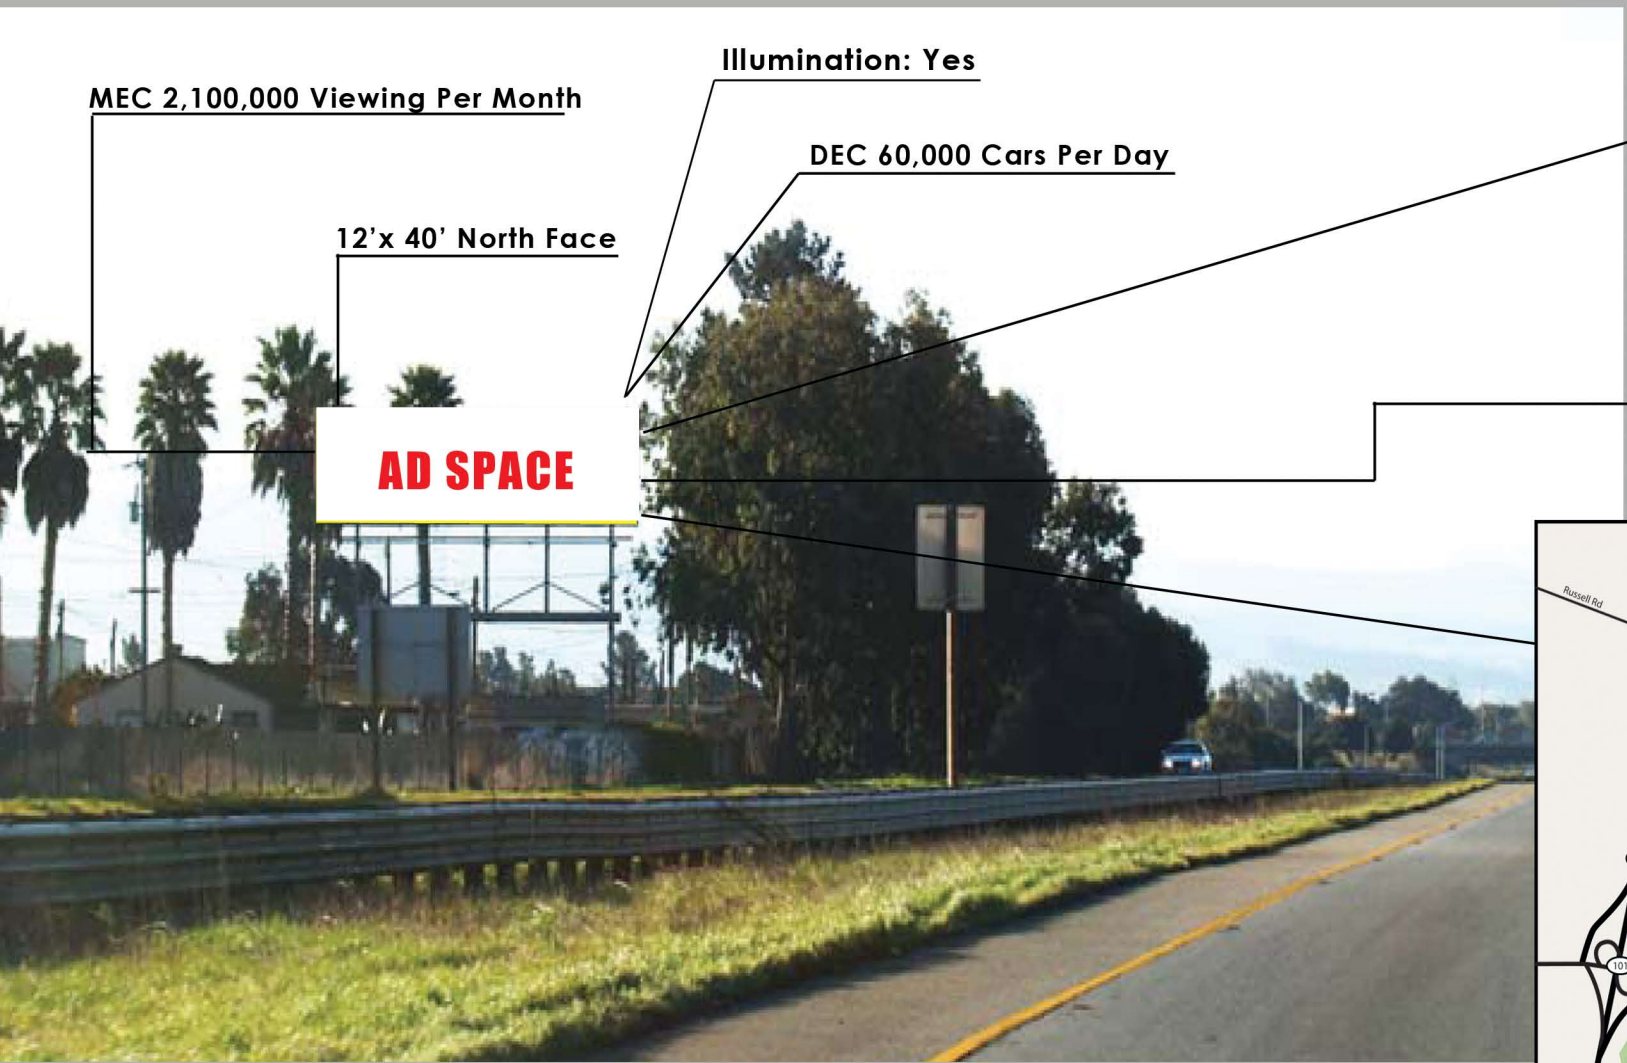

LATITUDE / LONGITUDE
(36.730098, -121.657292)

Highway 101- Salinas, CA

MEC 2,100,000 Viewing Per Month

12'x 40' North Face

AD SPACE

Illumination: Yes

DEC 60,000 Cars Per Day

LOCATION:
HWY 101, N/of Boronda Rd
Salinas, Monterey County
MO0003N

Market:
Salinas, Monterey County

*see next page for larger map.

CONTACT:

5199 E. Pacific Coast Highway #305
Long Beach, CA 90804

Mike Ondeck
Email: m.ondeck@verizon.net

Office: 562.597.0001
Cell: 562.900.7311