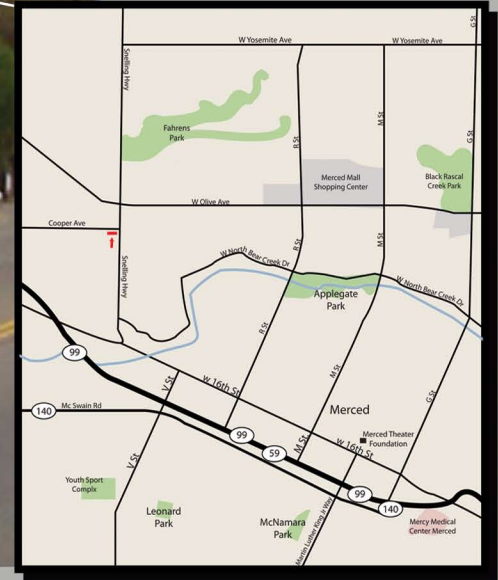

LATITUDE / LONGITUDE
(37.315511, -120.505197)

HWY 59 / Santa Fe & Olive, Merced, CA

LOCATION:

W/line HWY 59 (Snelling HWY)
S/of Cooper City of Merced,
Merced County
ME0005S

Market:

Central Merced-
Auto Dealers, Restaurants,
Shopping, New Housing