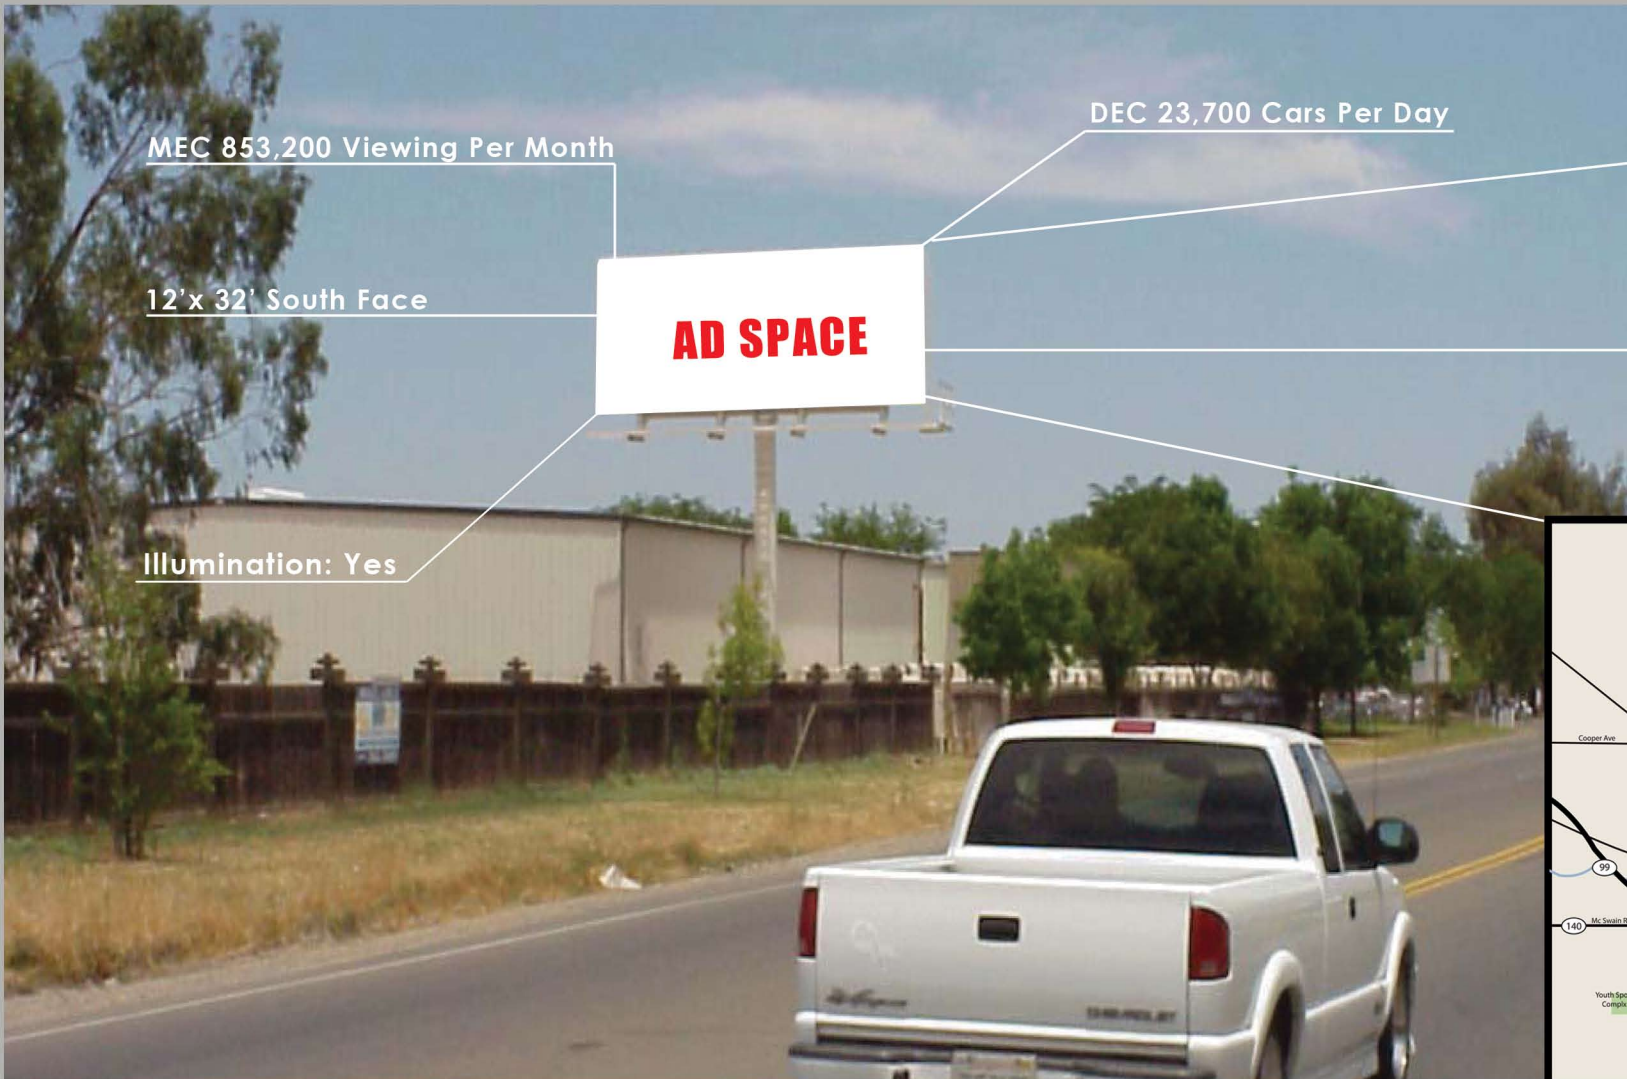

LATITUDE / LONGITUDE
(37.315511, -120.505197)

HWY 59 / Santa Fe & Olive, Merced, CA

LOCATION:

W/line HWY 59 (Snelling HWY)
S/of Cooper City of Merced,
Merced County
ME0005S

Market:

Central Merced-
Auto Dealers, Restaurants,
Shopping, New Housing