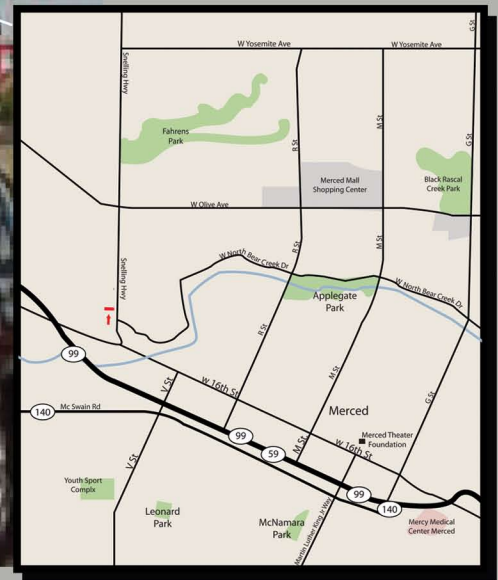

LATITUDE / LONGITUDE
(37.310513, -120.505493)

HWY 59, North of 16th St Merced, CA

LOCATION:
W/line HWY 59 (Snelling HWY)
N/ of 16th St City of Merced
Merced County
ME0003S

Market:
Central Merced-
Auto Dealers, Restaurants,
Shopping, New Housing