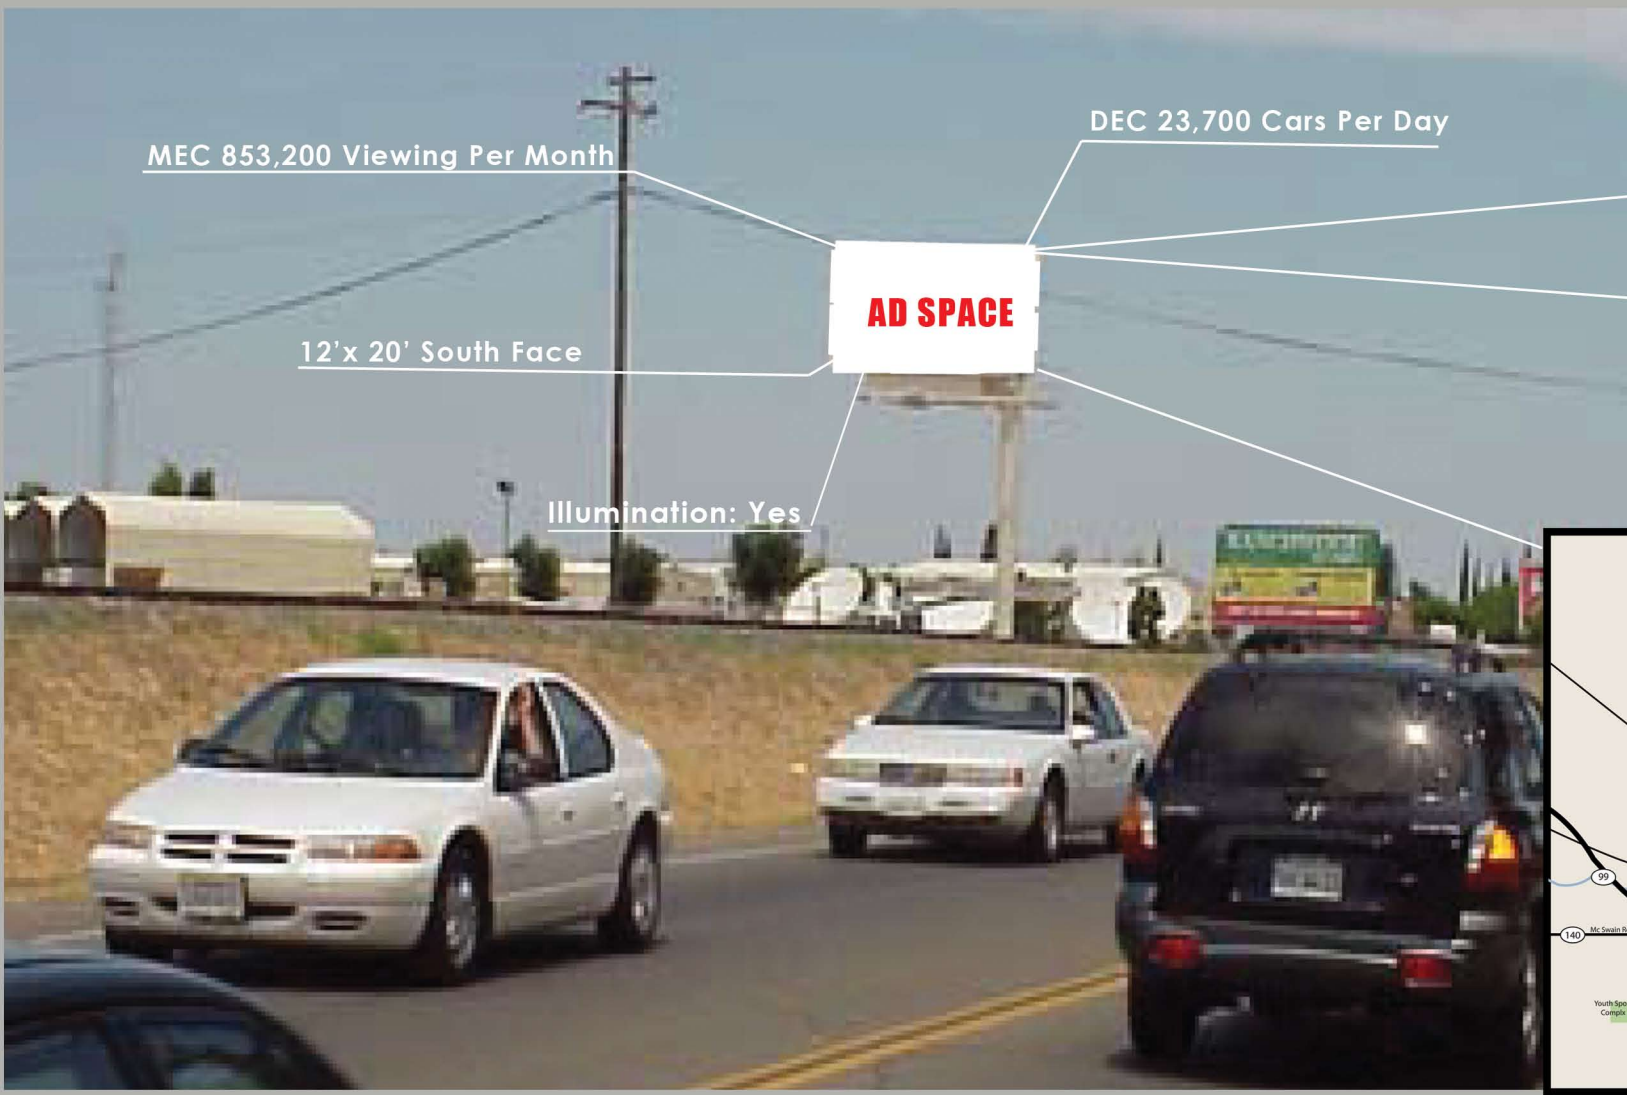

LATITUDE / LONGITUDE
(37.310513, -120.505493)

HWY 59, North of 16th St Merced, CA

LOCATION:
W/line HWY 59 (Snelling HWY)
N/ of 16th St City of Merced
Merced County
ME0003S

Market:
Central Merced-
Auto Dealers, Restaurants,
Shopping, New Housing