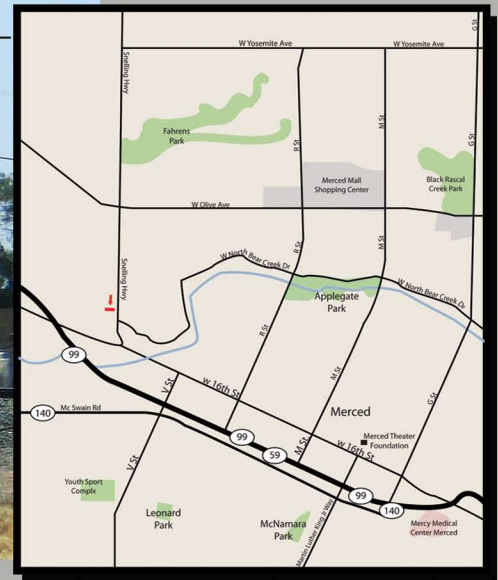

**LATITUDE / LONGITUDE**  
**( 37.310513, -120.505493 )**

**HWY 59, North of 16th St Merced, CA**

**LOCATION:**  
W/line HWY 59 (Snelling HWY)  
N/ of 16th St City of Merced  
Merced County  
ME0003N

**Market:**  
Central Merced-  
Auto Dealers, Restaurants,  
Shopping, New Housing