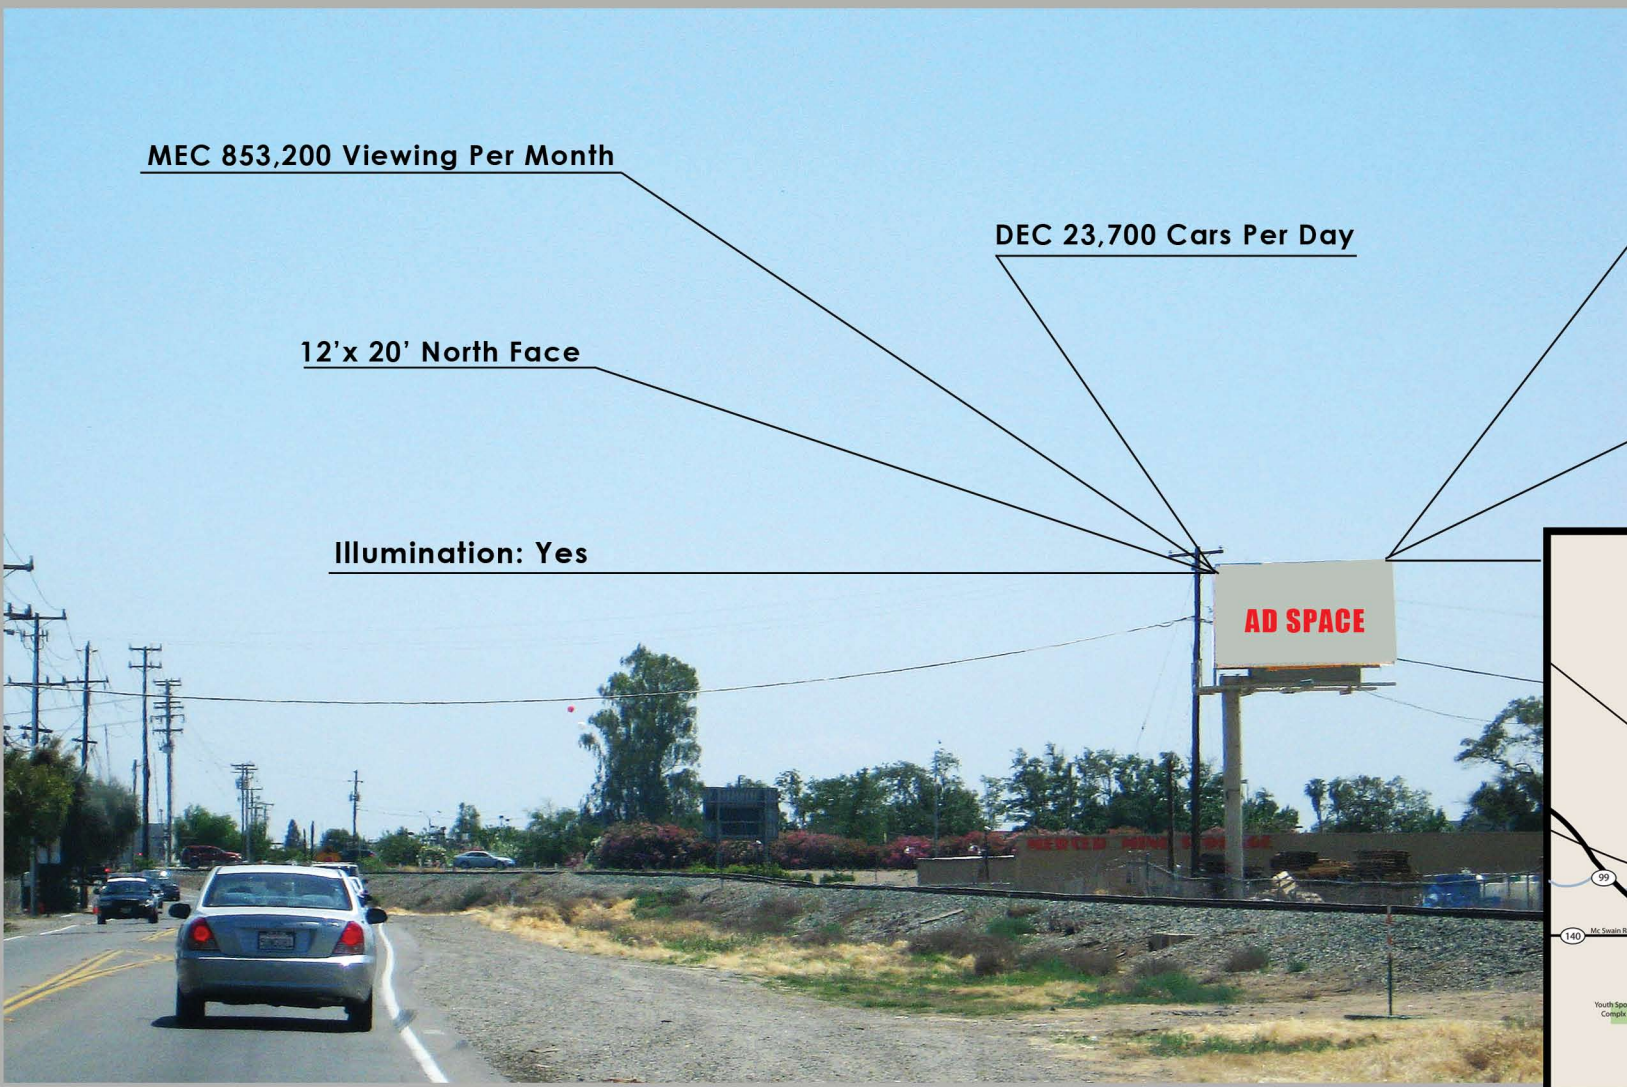

**LATITUDE / LONGITUDE**  
**( 37.310513, -120.505493 )**

**HWY 59, North of 16th St Merced, CA**

**LOCATION:**  
W/line HWY 59 (Snelling HWY)  
N/ of 16th St City of Merced  
Merced County  
ME0003N

**Market:**  
Central Merced-  
Auto Dealers, Restaurants,  
Shopping, New Housing