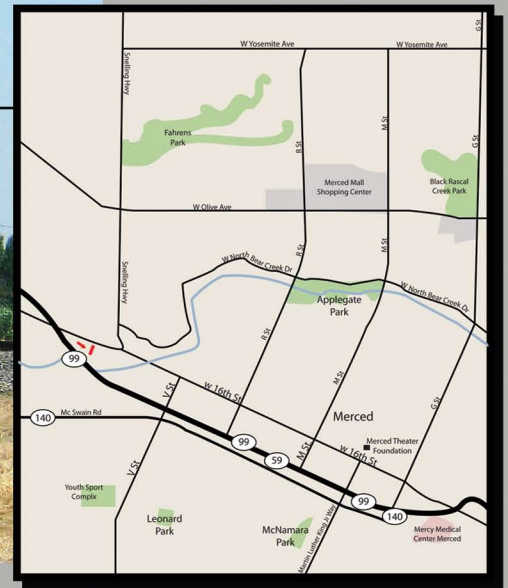

LATITUDE / LONGITUDE
(37.308401, -120.508148)

Gateway to Merced, 16th St Exit off HWY 99 Merced, CA

LOCATION:
S/line 16th St Exit,
E/of HWY 99 Off-ramp
City of Merced,
Merced County
ME0001W

Market:
Central Merced-
Auto Dealers, Restaurants,
Shopping, New Housing