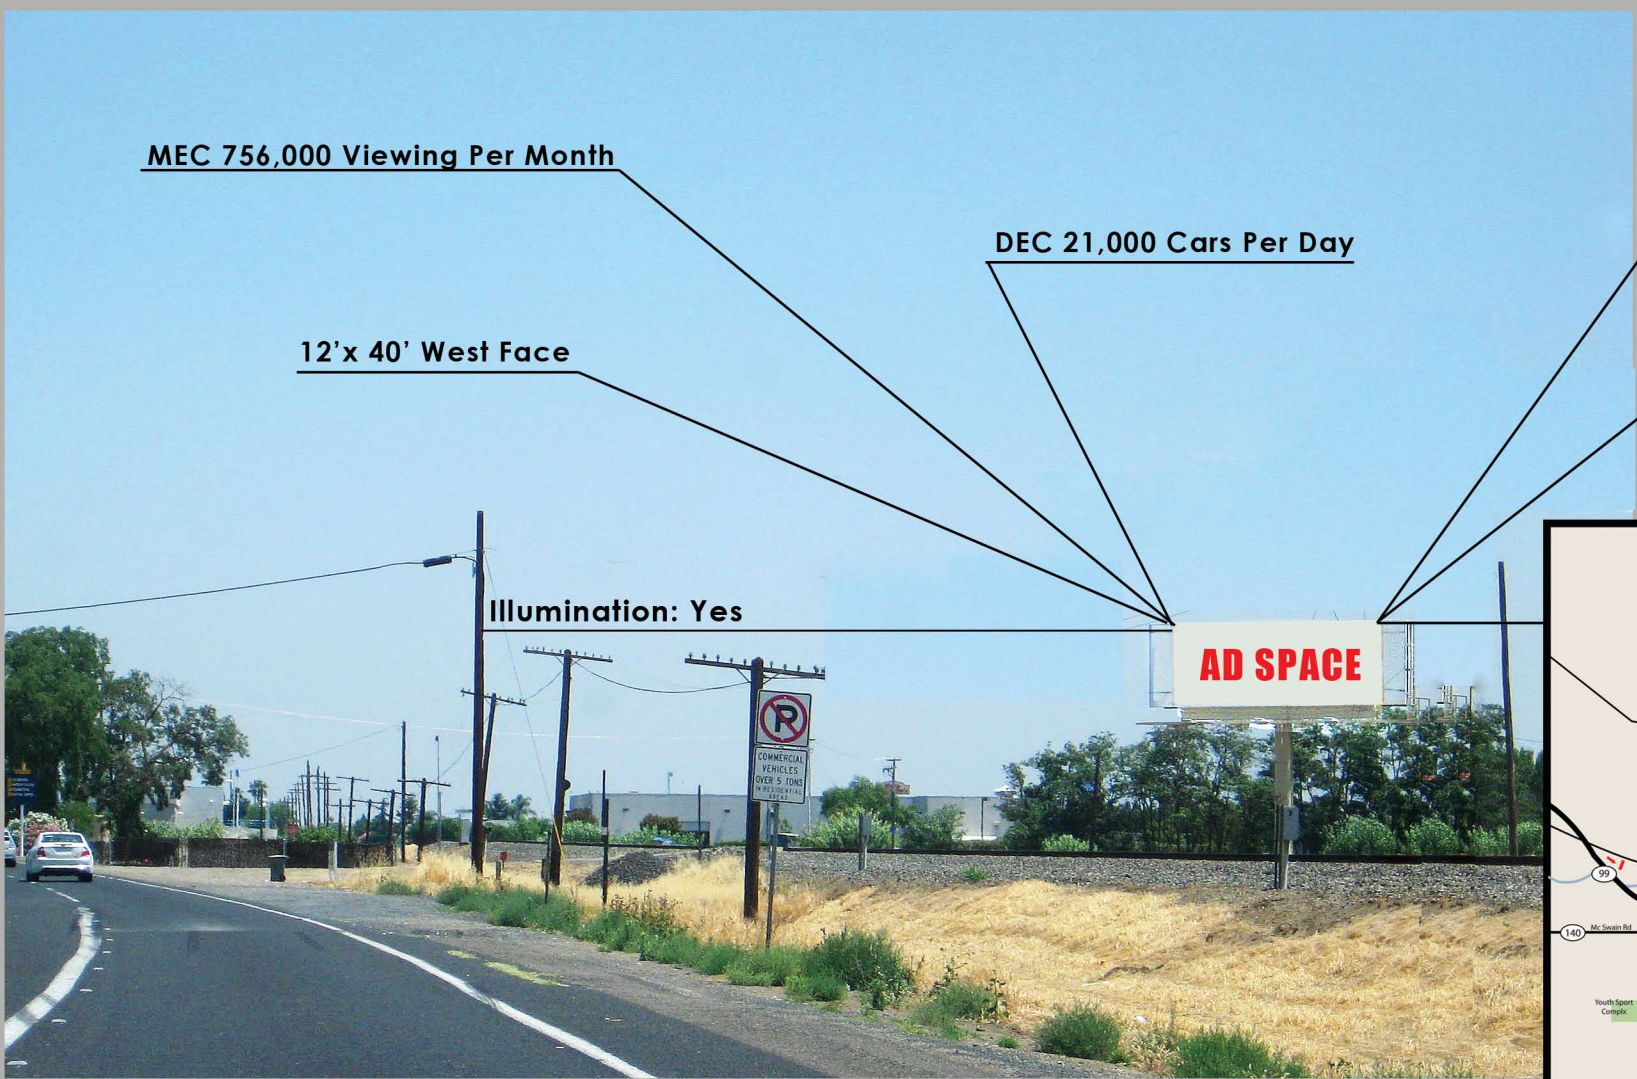

LATITUDE / LONGITUDE
(37.308401, -120.508148)

Gateway to Merced, 16th St Exit off HWY 99 Merced, CA

LOCATION:
S/line 16th St Exit,
E/of HWY 99 Off-ramp
City of Merced,
Merced County
ME0001W

Market:
Central Merced-
Auto Dealers, Restaurants,
Shopping, New Housing