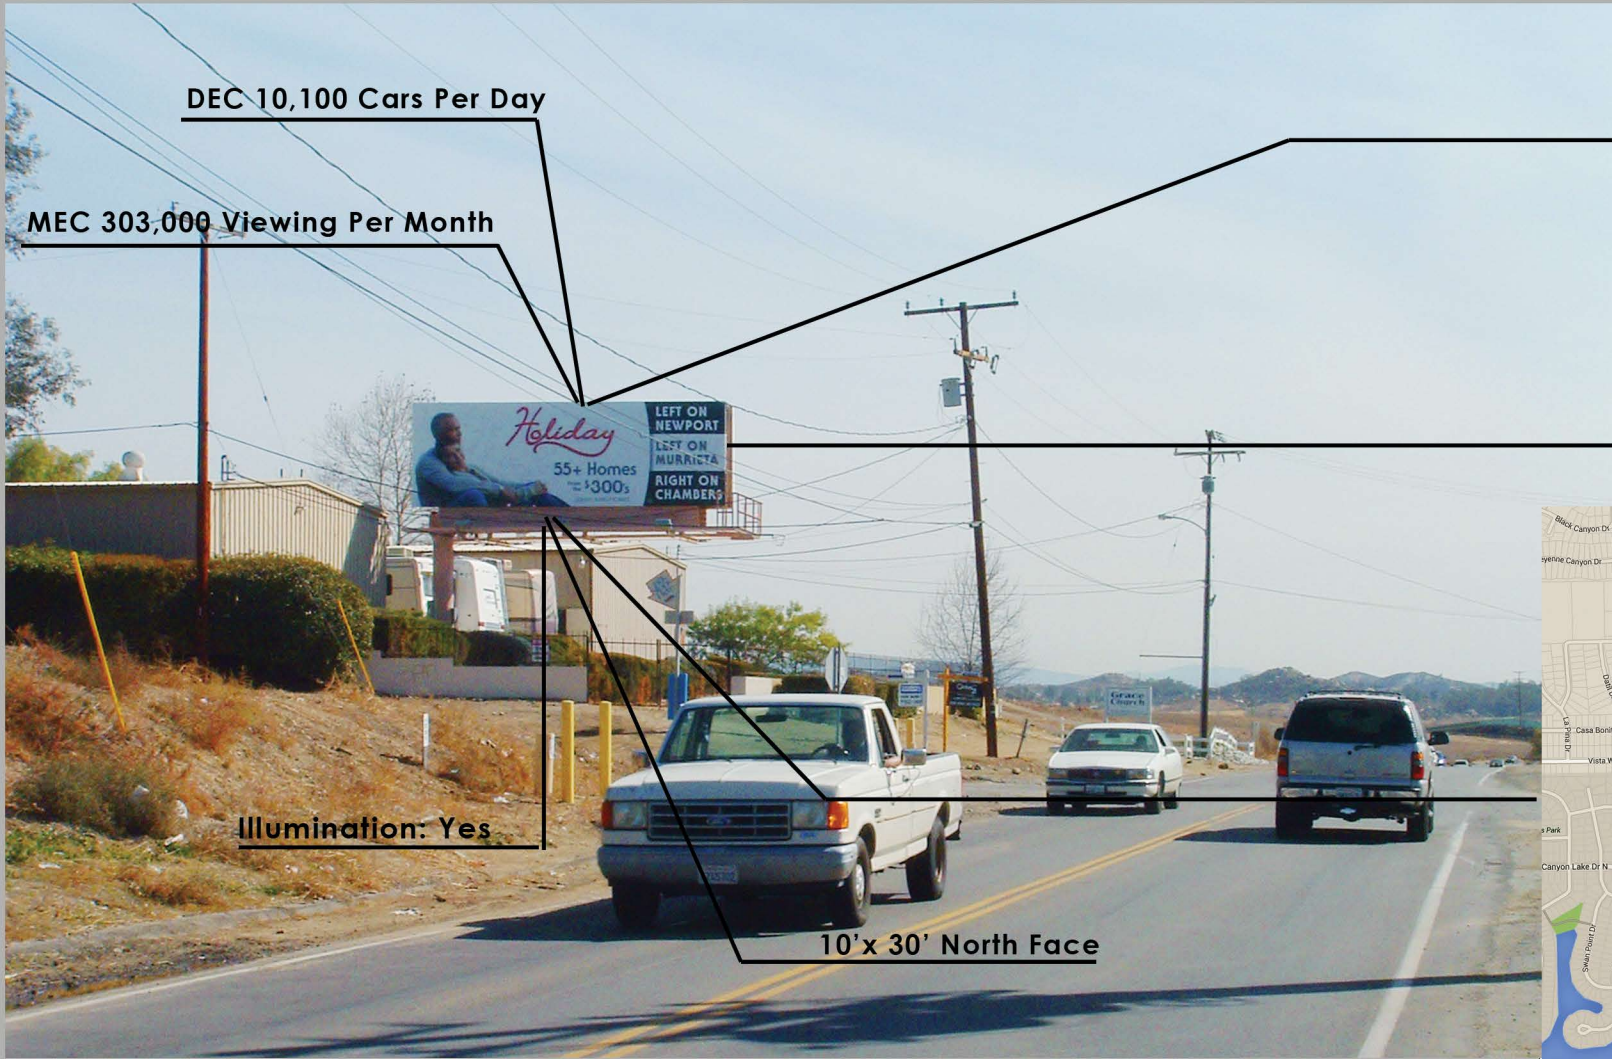

LATITUDE / LONGITUDE
(33.689416, -117.240274)

Goetz Rd., Canyon Lakes/Menifee/Riverside County

DEC 10,100 Cars Per Day

MEC 303,000 Viewing Per Month

Illumination: Yes

10'x 30' North Face

LOCATION:

LARS0502N
Goetz Rd.
North of Normandy Rd.
NF/EL

Market:

Canyon Lakes/Menifee/
Riverside County

*see next page for larger map.

CONTACT:

5199 E. Pacific Coast Highway #305
Long Beach, CA 90804

Mike Ondeck
Email: m.ondeck@verizon.net

Office: 562.597.0001
Cell: 562.900.7311