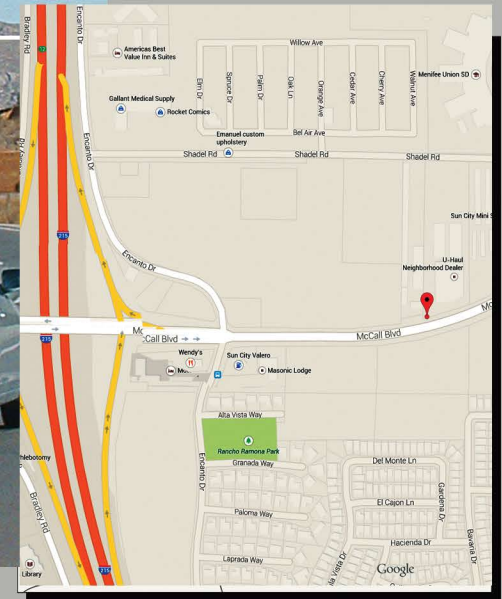

LATITUDE / LONGITUDE
(33.715375, -117.182203)

McCall Blvd., Menifee/Sun City/Riverside County

LOCATION:

LARS0500W
McCall Blvd.
East of I-215
WF/NL

Market:

Menifee/Sun City/Riverside
County

MEC 750,000 Viewing Per Month

Illumination: Yes

10' x 30' West Face

DEC 25,000 Cars Per Day

*see next page for larger map.

CONTACT:

5199 E. Pacific Coast Highway #305
Long Beach, CA 90804

Mike Ondeck
Email: m.ondeck@verizon.net

Office: 562.597.0001
Cell: 562.900.7311