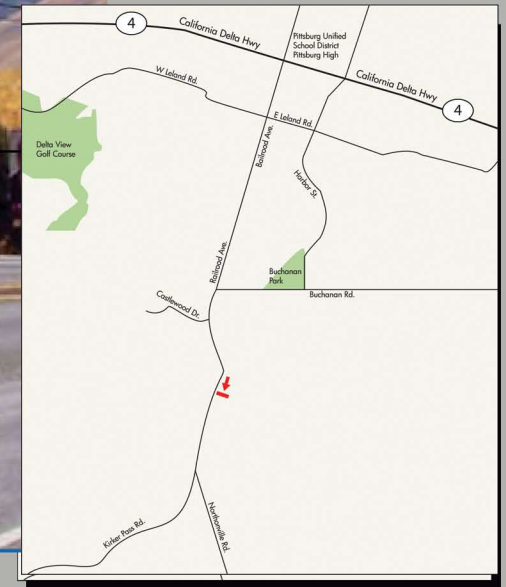

LATITUDE / LONGITUDE
(37.989218 , -121.896226)

Kirker Pass / Contra Costa County

LOCATION:

East line Kirker Pass Rd.
North of Norton Ville Rd.
Pittsburg,
Contra Costa County
CC-0002N

Market:

Contra Costa County
Commuters

MEC 1.188mil. Viewing Per Month

DEC 22,000 Cars Per Day

8'x 16' North Face

AD SPACE

Illumination: Non-Illuminated

*see next page for larger map.

CONTACT:

5199 E. Pacific Coast Highway #305
Long Beach, CA 90804